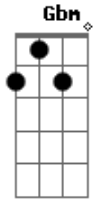

Gbm **B7** **E7**
Like a bell that is ringing for me.

Bm **E7**
And from the way that I feel

A **A** **Gbm**
When that bell starts to peel,

Bm **E7**
I would swear I was falling,

A **A7** **Gbm**
I could swear I was falling,

Bm **Bm** **Bm-** **E7** **A**
It's al - most like be - ing in love.

Acordes

© ukulele-chords.com

© ukulele-chords.com

© ukulele-chords.com

© ukulele-chords.com

© ukulele-chords.com

© ukulele-chords.com