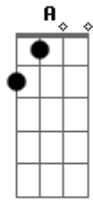

Bm **E7**
There's a smile on my face

A **A** **Gbm**
For the whole human race?

Bm **Bm-** **E7** **A** **A7**
Why, it's almost like being in love.

Bridge:

Abm **Db7** **Gb** **Gb7**
All the mu - sic of life seems to be

Gbm **B7** **E7**
Like a bell that is ringing for me.

Bm **E7**
And from the way that I feel

A **A** **Gbm**
When that bell starts to peel,

Bm **E7**
I would swear I was falling,

A **A7** **Gbm**
I could swear I was falling,

Bm **Bm** **Bm-** **E7** **A**
It's al - most like be - ing in love.

Acordes

© ukulele-chords.com

© ukulele-chords.com

© ukulele-chords.com

© ukulele-chords.com

© ukulele-chords.com

© ukulele-chords.com