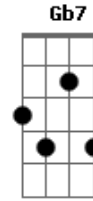

© ukulele-chords.com

© ukulele-chords.com