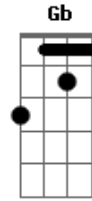

© ukulele-chords.com