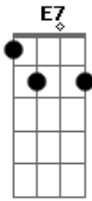

Gbm **B7** **E7**
Like a bell that is ringing for me.

Bm **E7**
And from the way that I feel

A **A** **Gbm**
When that bell starts to peel,

Bm **E7**
I would swear I was falling,

A **A7** **Gbm**
I could swear I was falling,

Bm **Bm** **Bm-** **E7** **A**
It's al - most like be - ing in love.

Acordes

© ukulele-chords.com

© ukulele-chords.com

© ukulele-chords.com

© ukulele-chords.com

© ukulele-chords.com

© ukulele-chords.com