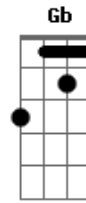

© ukulele-chords.com

© ukulele-chords.com