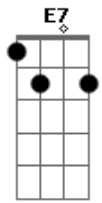

Gbm7 **B7** **E7**
Like a bell that is ringing for me.

Bm7 **E7**
And from the way that I feel

A **A7M** **Gbm**
When that bell starts to peel,

Bm7 **E7**
I would swear I was falling,

A **A7** **Gbm**
I could swear I was falling,

Bm7 **Bm7** **Bm7-** **E7** **A**
It's al - most like be - ing in love.

Acordes

© ukulele-chords.com

© ukulele-chords.com

© ukulele-chords.com

© ukulele-chords.com

© ukulele-chords.com

© ukulele-chords.com