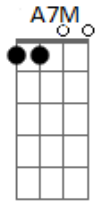

Bm7 **E7**
There's a smile on my face

A **A7M** **Gbm**
For the whole human race?

Bm7 **Bm7-** **E7** **A** **A7**
Why, it's almost like being in love.

Bridge:

Abm7 **Db7** **Gb** **Gb7**
All the mu - sic of life seems to be

Gbm7 **B7** **E7**
Like a bell that is ringing for me.

Bm7 **E7**
And from the way that I feel

A **A7M** **Gbm**
When that bell starts to peel,

Bm7 **E7**
I would swear I was falling,

A **A7** **Gbm**
I could swear I was falling,

Bm7 **Bm7** **Bm7-** **E7** **A**
It's al - most like be - ing in love.

Acordes

© ukulele-chords.com

© ukulele-chords.com

© ukulele-chords.com

© ukulele-chords.com

© ukulele-chords.com

© ukulele-chords.com