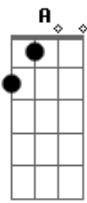

Bm7 **E7**
There's a smile on my face

A **A7M** **Gbm**
For the whole human race?

Bm7 **Bm7-** **E7** **A** **A7**
Why, it's almost like being in love.

Bridge:

Abm7 **Db7** **Gb** **Gb7**
All the mu - sic of life seems to be

Gbm7 **B7** **E7**
Like a bell that is ringing for me.

Bm7 **E7**
And from the way that I feel

A **A7M** **Gbm**
When that bell starts to peel,

Bm7 **E7**
I would swear I was falling,

A **A7** **Gbm**
I could swear I was falling,

Bm7 **Bm7** **Bm7-** **E7** **A**
It's al - most like be - ing in love.

Acordes

© ukulele-chords.com

© ukulele-chords.com

© ukulele-chords.com

© ukulele-chords.com

© ukulele-chords.com

© ukulele-chords.com