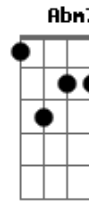

Gbm7 **B7** **E7**
Like a bell that is ringing for me.

Bm7 **E7**
And from the way that I feel

A **A7M** **Gbm**
When that bell starts to peel,

Bm7 **E7**
I would swear I was falling,

A **A7** **Gbm**
I could swear I was falling,

Bm7 **Bm7** **Bm7-** **E7** **A**
It's al - most like be - ing in love.

Acordes

© ukulele-chords.com

© ukulele-chords.com

© ukulele-chords.com

© ukulele-chords.com

© ukulele-chords.com

© ukulele-chords.com