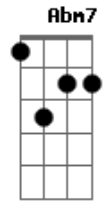

Nat King Cole - Almost Like Being In Love

Tom: A

Bm7 **E7**
What a day this has been!

A **A7M** **Gbm**
What a rare mood I'm in!

Bm7 **Bm7-** **E7** **A** **A7M** **A7/6** **A7**
Why, it's almost like being in love.

Bm7 **E7**
There's a smile on my face

A **A7M** **Gbm**
For the whole human race?

Bm7 **Bm7-** **E7** **A** **A7**
Why, it's almost like being in love.

Bridge:

Abm7 **Db7** **Gb** **Gb7**
All the mu - sic of life seems to be

Gbm7 **B7** **E7**
Like a bell that is ringing for me.

Bm7 **E7**
And from the way that I feel

A **A7M** **Gbm**
When that bell starts to peel,

Bm7 **E7**
I would swear I was falling,

A **A7** **Gbm**
I could swear I was falling,

Bm7 **Bm7** **Bm7-** **E7** **A**
It's al - most like be - ing in love.

Acordes

© ukulele-chords.com

© ukulele-chords.com

© ukulele-chords.com

© ukulele-chords.com

© ukulele-chords.com

© ukulele-chords.com