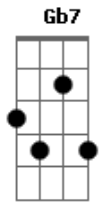

© ukulele-chords.com