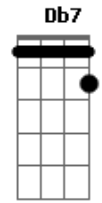

© ukulele-chords.com