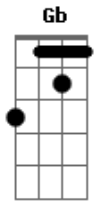

© ukulele-chords.com