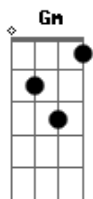

Cm Gm
My knee is still shaking, like I was twelve

Cm Gm
Sneaking out of the classroom, by the back door

Cm Gm
A man railed at me twice though, but I didn't care

Cm Gm
Waiting is wasting for people like me

(Cm Gm)

Don't try to live so wise

Cm Gm
Cry 'cause you're so right

Cm Gm
Don't dry with fakes or fears

Cm Gm

Acordes

© ukulele-chords.com

© ukulele-chords.com

'Cause you will hate yourself in the end

Cm Gm
You say: Dreams are dreams

Cm Gm
I ain't gonna play the fool anymore

Cm Gm
You say: 'Cause I still got my soul

Cm Gm
Take your time, baby, your blood needs slowing down