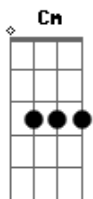

Cm Gm
My knee is still shaking, like I was twelve

Cm Gm
Sneaking out of the classroom, by the back door

Cm Gm
A man railed at me twice though, but I didn't care

Cm Gm
Waiting is wasting for people like me

(Cm Gm)

Don't try to live so wise

Cm Gm
Cry 'cause you're so right

Cm Gm
Don't dry with fakes or fears

Cm Gm

Acordes

© ukulele-chords.com

© ukulele-chords.com