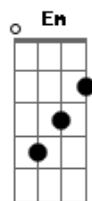

© ukulele-chords.com

© ukulele-chords.com