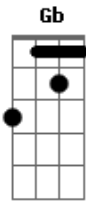

© ukulele-chords.com