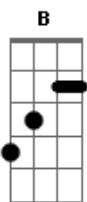

Naruto - Closer

Tom: B

E
mijika ni aru mono
Gb B Ab
tsumeni ki wo tsukete inaito
E
amari ni chika sugite
Gb B Ab E ....F#....B
miushinatte shimai sou
B Bb Ab
anata ga saikin taiken shita
Gb B E
shiwase ittai nan desu ka?
Eb Db
megumare sugite ite
Gb Bb B
omoi dasenai kamo
B Bb Ab
ima koko ni iru koto
Gb B E
iki wo shite iru koto
Eb Db
tada sore dake no koto ga
Gb
kiseki da to kizuku
Chorus:
E
mijika ni aru mono

Gb B Ab
tsumeni ki wo tsukete inaito
E
amari ni chika sugite
Gb B Ab
miushinatte shimai sou
E Gb
you know the closer you get to something
Eb E
the tougher it is to see it
E Gb
and ill never take it for granted
E
omoi tsutsukete kita yume
Gb B Ab
akirame zuni susume yo nante
E
kirei koto wo ieru hodo
Gb B Ab
nanimo teki chaii nai kedo
E Gb
hito ni kiri no yuuki wo mune ni
Eb E
ashita wo ikimekuta meni
E Gb
and ill never take it for granted
B
lets go...

Acordes