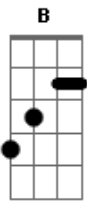

Naruto - Closer

Tom: B

E
mijika ni aru mono
Gb B Ab
tsumeni ki wo tsukete inaito
E
amari ni chika sugite
Gb B Ab E ....F#....B
miushinatte shimai sou
B Bb Ab
anata ga saikin taiken shita
Gb B E
shiwase ittai nan desu ka?
Eb Db
megumare sugite ite
Gb Bb B
omoi dasenai kamo
B Bb Ab
ima koko ni iru koto
Gb B E
iki wo shite iru koto
Eb Db
tada sore dake no koto ga
Gb
kiseki da to kizuku
Chorus:
E
mijika ni aru mono

Gb B Ab
tsumeni ki wo tsukete inaito
E
amari ni chika sugite
Gb B Ab
miushinatte shimai sou
E Gb
you know the closer you get to something
Eb E
the tougher it is to see it
E Gb
and ill never take it for granted
E
omoi tsutsukete kita yume
Gb B Ab
akirame zuni susume yo nante
E
kirei koto wo ieru hodo
Gb B Ab
nanimo teki chaii nai kedo
E Gb
hito ni kiri no yuuki wo mune ni
Eb E
ashita wo ikimekuta meni
E Gb
and ill never take it for granted
B
lets go...

Acordes