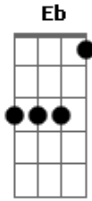

© ukulele-chords.com