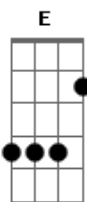

© ukulele-chords.com