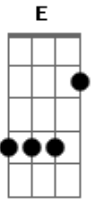

© ukulele-chords.com