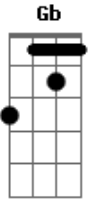

© ukulele-chords.com