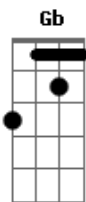

© ukulele-chords.com