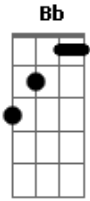

© ukulele-chords.com