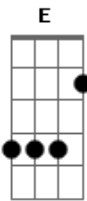

© ukulele-chords.com