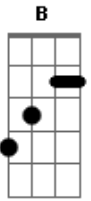

Naruto - Closer

Tom: B

E
mijika ni aru mono
Gb B Ab
tsumeni ki wo tsukete inaito
E
amari ni chika sugite
Gb B Ab E ....F#....B
miushinatte shimai sou
B Bb Ab
anata ga saikin taiken shita
Gb B E
shiwase ittai nan desu ka?
Eb Db
megumare sugite ite
Gb Bb B
omoi dasenai kamo
B Bb Ab
ima koko ni iru koto
Gb B E
iki wo shite iru koto
Eb Db
tada sore dake no koto ga
Gb
kiseki da to kizuku
Chorus:
E
mijika ni aru mono

Gb B Ab
tsumeni ki wo tsukete inaito
E
amari ni chika sugite
Gb B Ab
miushinatte shimai sou
E Gb
you know the closer you get to something
Eb E
the tougher it is to see it
E Gb
and ill never take it for granted
E
omoi tsutsukete kita yume
Gb B Ab
akirame zuni susume yo nante
E
kirei koto wo ieru hodo
Gb B Ab
nanimo teki chaii nai kedo
E Gb
hito ni kiri no yuuki wo mune ni
Eb E
ashita wo ikimekuta meni
E Gb
and ill never take it for granted
B
lets go...

Acordes

© ukulele-chords.com