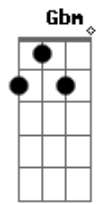

Naruto Shippuuden - Silhouette

Tom: D

Intro: D G A Gbm Bm Gbm G A

D G A Gbm
Issee no sei, de fumikomu gorain
Bm Gbm G A
Bokura wa, nani mo, nani mo, mada shiranu
D G A Gbm
Isen koete, furikaeru tomou nai
Bm Gbm G A
Bokura wa, nani mo, nani mo, mada shiranu

G A Gbm Bm
Udatte, udatte, udatte ku
G A
Kirameiku ase ga, koboreru no sa
D G A Gbm A G
Oboete nai koto mo, takusan atta'ndarou

D G A
Dare mo, kare mo, shiruetto

D G A Gbm A G
Daiji ni shitai mono, motte otona ni naru'nda
D G A D A
Donna toki mo, hana sazuni mamori tsuzukeyou
Gbm Bm A G
Soshitara itsu no hi ni ka
D G A
Nani mo, kamo, waraeru sa

G A Gbm Bm
Hirari to hirari to matteru
G A G
Konoha ga, tondeyuku
Ending: Bm Bm Bm

Acordes

© ukulele-chords.com

© ukulele-chords.com

© ukulele-chords.com

© ukulele-chords.com

© ukulele-chords.com