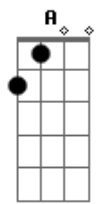

Naruto Shippuuden - Silhouette

Tom: D

Intro: D G A Gbm Bm Gbm G A

D G A Gbm
Issee no sei, de fumikomu gorain
Bm Gbm G A
Bokura wa, nani mo, nani mo, mada shiranu
D G A Gbm
Isen koete, furikaeru tomou nai
Bm Gbm G A
Bokura wa, nani mo, nani mo, mada shiranu

G A Gbm Bm
Hirari to hirari to matteru
G A G
Konoha ga, tondeyuku
Ending: Bm Bm Bm

Acordes

© ukulele-chords.com

© ukulele-chords.com

© ukulele-chords.com

© ukulele-chords.com

© ukulele-chords.com