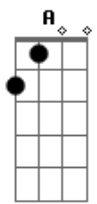

Naruto Shippuuden - Silhouette

Tom: D

Intro: D G A Gbm Bm Gbm G A

D G A Gbm
Issee no sei, de fumikomu gorain
Bm Gbm G A
Bokura wa, nani mo, nani mo, mada shiranu
D G A Gbm
Isen koete, furikaeru tomou nai
Bm Gbm G A
Bokura wa, nani mo, nani mo, mada shiranu

G A Gbm Bm
Hirari to hirari to matteru
G A G
Konoha ga, tondeyuku
Ending: Bm Bm Bm

Acordes

© ukulele-chords.com

© ukulele-chords.com

© ukulele-chords.com

© ukulele-chords.com

© ukulele-chords.com