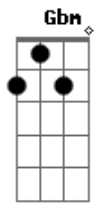

Naruto Shippuuden - Silhouette

Tom: D

Intro: D G A Gbm Bm Gbm G A

D G A Gbm
Issee no sei, de fumikomu gorain
Bm Gbm G A
Bokura wa, nani mo, nani mo, mada shiranu
D G A Gbm
Isen koete, furikaeru tomou nai
Bm Gbm G A
Bokura wa, nani mo, nani mo, mada shiranu

G A Gbm Bm
Udatte, udatte, udatte ku
G A
Kirameiku ase ga, koboreru no sa
D G A Gbm A G
Oboete nai koto mo, takusan atta'ndarou

D G A
Dare mo, kare mo, shiruetto

D G A Gbm A G
Daiji ni shitai mono, motte otona ni naru'nda
D G A D A
Donna toki mo, hana sazuni mamori tsuzukeyou
Gbm Bm A G
Soshitara itsu no hi ni ka
D G A
Nani mo, kamo, waraeru sa

G A Gbm Bm
Hirari to hirari to matteru
G A G
Konoha ga, tondeyuku
Ending: Bm Bm Bm

Acordes

© ukulele-chords.com

© ukulele-chords.com

© ukulele-chords.com

© ukulele-chords.com

© ukulele-chords.com