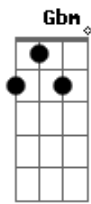

Naruto Shippuuden - Silhouette

Tom: D

Intro: D G A Gbm Bm Gbm G A

D G A Gbm
Issee no sei, de fumikomu gorain
Bm Gbm G A
Bokura wa, nani mo, nani mo, mada shiranu
D G A Gbm
Isen koete, furikaeru tomou nai
Bm Gbm G A
Bokura wa, nani mo, nani mo, mada shiranu

G A Gbm Bm
Udatte, udatte, udatte ku
G A
Kirameiku ase ga, koboreru no sa
D G A Gbm A G
Oboete nai koto mo, takusan atta'ndarou

D G A
Dare mo, kare mo, shiruetto

D G A Gbm A G
Daiji ni shitai mono, motte otona ni naru'nda
D G A D A
Donna toki mo, hana sazuni mamori tsuzukeyou
Gbm Bm A G
Soshitara itsu no hi ni ka
D G A
Nani mo, kamo, waraeru sa

G A Gbm Bm
Hirari to hirari to matteru
G A G
Konoha ga, tondeyuku
Ending: Bm Bm Bm

Acordes

© ukulele-chords.com

© ukulele-chords.com

© ukulele-chords.com

© ukulele-chords.com

© ukulele-chords.com