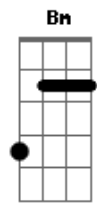

Naruto Shippuuden - Silhouette

Tom: D

Intro: D G A Gbm Bm Gbm G A

D G A Gbm
Issee no sei, de fumikomu gorain
Bm Gbm G A
Bokura wa, nani mo, nani mo, mada shiranu
D G A Gbm
Isen koete, furikaeru tomou nai
Bm Gbm G A
Bokura wa, nani mo, nani mo, mada shiranu

G A Gbm Bm
Udatte, udatte, udatte ku
G A
Kirameiku ase ga, koboreru no sa
D G A Gbm A G
Oboete nai koto mo, takusan atta'ndarou

D G A
Dare mo, kare mo, shiruetto

D G A Gbm A G
Daiji ni shitai mono, motte otona ni naru'nda
D G A D A
Donna toki mo, hana sazuni mamori tsuzukeyou
Gbm Bm A G
Soshitara itsu no hi ni ka
D G A
Nani mo, kamo, waraeru sa

G A Gbm Bm
Hirari to hirari to matteru
G A G
Konoha ga, tondeyuku
Ending: Bm Bm Bm

Acordes

© ukulele-chords.com

© ukulele-chords.com

© ukulele-chords.com

© ukulele-chords.com

© ukulele-chords.com