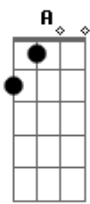

Naruto Shippuuden - Silhouette

Tom: D

Intro: D G A Gbm Bm Gbm G A

D G A Gbm
Issee no sei, de fumikomu gorain
Bm Gbm G A
Bokura wa, nani mo, nani mo, mada shiranu
D G A Gbm
Isen koete, furikaeru tomou nai
Bm Gbm G A
Bokura wa, nani mo, nani mo, mada shiranu

G A Gbm Bm
Hirari to hirari to matteru
G A G
Konoha ga, tondeyuku
Ending: Bm Bm Bm

Acordes

© ukulele-chords.com

© ukulele-chords.com

© ukulele-chords.com

© ukulele-chords.com

© ukulele-chords.com