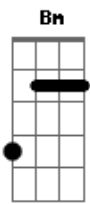

Naruto Shippuuden - Silhouette

Tom: D

Intro: D G A Gbm Bm Gbm G A

D G A Gbm
Issee no sei, de fumikomu gorain
Bm Gbm G A
Bokura wa, nani mo, nani mo, mada shiranu
D G A Gbm
Isen koete, furikaeru tomou nai
Bm Gbm G A
Bokura wa, nani mo, nani mo, mada shiranu

G A Gbm Bm
Udatte, udatte, udatte ku
G A
Kirameiku ase ga, koboreru no sa
D G A Gbm A G
Oboete nai koto mo, takusan atta'ndarou

D G A
Dare mo, kare mo, shiruetto

D G A Gbm A G
Daiji ni shitai mono, motte otona ni naru'nda
D G A D A
Donna toki mo, hana sazuni mamori tsuzukeyou
Gbm Bm A G
Soshitara itsu no hi ni ka
D G A
Nani mo, kamo, waraeru sa

G A Gbm Bm
Hirari to hirari to matteru
G A G
Konoha ga, tondeyuku
Ending: Bm Bm Bm

Acordes

© ukulele-chords.com

© ukulele-chords.com

© ukulele-chords.com

© ukulele-chords.com

© ukulele-chords.com