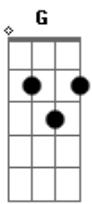

© ukulele-chords.com

© ukulele-chords.com