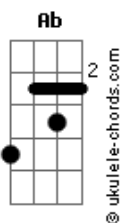

Naruto Shippuuden - Sign

tom:
 Ab
 I realize the screaming pain
 Cm G Eb Bb
 Hearing loud in my brain
 Ab Cm
 But I'm going straight ahead with the scar
 Ab Ab
 Can you hear me
 C Ab
 Can you hear me
 Ab Ab C Ab
 Can you hear me (so am I)

Eb Bb
 Wasurete shimaeba ii yo kanji nakunaccha eba ii
 C Bb Ab
 Surimui ta kokoro ni futa wo shitanda

Eb Bb B
 Kizutsuitatte heiki dayo mou itami wa naikarane

Acordes

C Bb Ab Bb
 Sono ashi wo hikizuri nagaramou
 Ab Bb
 Miushinata jibun jishin ga
 G C
 Oto wo tatete kuzureteitta
 F Ab Bb
 Kizukeba kaze no otodake ka
 Eb Bb C G
 Tsutae ni kitayo kizu ato wo tadotte
 Ab Eb Bb
 Sekai ni oshitsu busarete shimau maeni
 Eb Bb C G
 Oboeteru kana namida no sora wo
 Ab Bb C Bb
 Ano itami ga kimi no koto wo mamotte kureta
 (Ab)
 Ab Bb Ab
 Sono itami ga itsumo kimi wo mamotterunda
 Ab Ab C
 Can you hear me? (So am I)