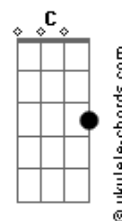

Naruto Shippuuden - Sign

tom:
 Ab
 I realize the screaming pain
 Hearing loud in my brain
 But I'm going straight ahead with the scar
 Can you hear me
 Can you hear me
 Can you hear me (so am I)

Eb Bb
 Wasurete shimaeba ii yo kanji nakunaccha eba ii
 C Bb Ab
 Surimui ta kokoro ni futa wo shitanda

Eb Bb B
 Kizutsuitatte heiki dayo mou itami wa naikarane

Acordes

C Bb Ab Bb
 Sono ashi wo hikizuri nagaramou
 Ab Bb
 Miushinata jibun jishin ga
 G C
 Oto wo tatete kuzureteitta
 F Ab Bb
 Kizukeba kaze no otodake ka
 Eb Bb C G
 Tsutae ni kitayo kizu ato wo tadotte
 Ab Eb Bb
 Sekai ni oshitsu busarete shimau maeni
 Eb Bb C G
 Oboeteru kana namida no sora wo
 Ab Bb C Bb
 Ano itami ga kimi no koto wo mamotte kureta
 (Ab)
 Ab Bb Ab
 Sono itami ga itsumo kimi wo mamotterunda
 Ab Ab C
 Can you hear me? (So am I)