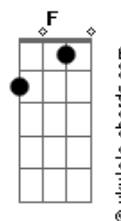

Naruto Shippuuden - Sign

tom:
 Ab
 I realize the screaming pain
 Hearing loud in my brain
 But I'm going straight ahead with the scar
 Can you hear me
 Can you hear me
 Can you hear me (so am I)

Eb Bb
 Wasurete shimaeba ii yo kanji nakunaccha eba ii
 C Bb Ab
 Surimui ta kokoro ni futa wo shitanda

Eb Bb B
 Kizutsuitatte heiki dayo mou itami wa naikarane

Acordes

C Bb Ab Bb
 Sono ashi wo hikizuri nagaramou
 Ab Bb
 Miushinata jibun jishin ga
 G C
 Oto wo tatete kuzureteitta
 F Ab Bb
 Kizukeba kaze no otodake ka
 Eb Bb C G
 Tsutae ni kitayo kizu ato wo tadotte
 Ab Eb Bb
 Sekai ni oshitsu busarete shimau maeni
 Eb Bb C G
 Oboeteru kana namida no sora wo
 Ab Bb C Bb
 Ano itami ga kimi no koto wo mamotte kureta
 (Ab)
 Ab Bb Ab
 Sono itami ga itsumo kimi wo mamotterunda
 Ab Ab C
 Can you hear me? (So am I)