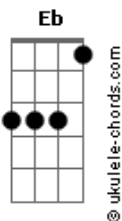

Naruto Shippuuden - Sign

tom:
 Ab
 I realize the screaming pain
 Hearing loud in my brain
 But I'm going straight ahead with the scar
 Can you hear me
 Can you hear me
 Can you hear me (so am I)

Eb Bb
 Wasurete shimaeba ii yo kanji nakunaccha eba ii
 C Bb Ab
 Surimui ta kokoro ni futa wo shitanda

Eb Bb B
 Kizutsuitatte heiki dayo mou itami wa naikarane

Acordes

C Bb Ab Bb
 Sono ashi wo hikizuri nagaramou
 Ab Bb
 Miushinata jibun jishin ga
 G C
 Oto wo tatete kuzureteitta
 F Ab Bb
 Kizukeba kaze no otodake ka
 Eb Bb C G
 Tsutae ni kitayo kizu ato wo tadotte
 Ab Eb Bb
 Sekai ni oshitsu busarete shimau maeni
 Eb Bb C G
 Oboeteru kana namida no sora wo
 Ab Bb C Bb
 Ano itami ga kimi no koto wo mamotte kureta
 (Ab)
 Ab Bb Ab
 Sono itami ga itsumo kimi wo mamotterunda
 Ab Ab C
 Can you hear me? (So am I)