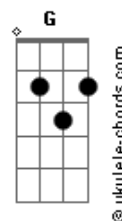

Naruto Shippuuden - Sign

tom:
 Ab
 I realize the screaming pain
 Hearing loud in my brain
 But I'm going straight ahead with the scar
 Can you hear me
 Can you hear me
 Can you hear me (so am I)

Eb Bb
 Wasurete shimaeba ii yo kanji nakunaccha eba ii
 C Bb Ab
 Surimui ta kokoro ni futa wo shitanda

Eb Bb B
 Kizutsuitatte heiki dayo mou itami wa naikarane

Acordes

C Bb Ab Bb
 Sono ashi wo hikizuri nagaramou
 Ab Bb
 Miushinata jibun jishin ga
 G C
 Oto wo tatete kuzureteitta
 F Ab Bb
 Kizukeba kaze no otodake ka
 Eb Bb C G
 Tsutae ni kitayo kizu ato wo tadotte
 Ab Eb Bb
 Sekai ni oshitsu busarete shimau maeni
 Eb Bb C G
 Oboeteru kana namida no sora wo
 Ab Bb C Bb
 Ano itami ga kimi no koto wo mamotte kureta
 (Ab)
 Ab Bb Ab
 Sono itami ga itsumo kimi wo mamotterunda
 Ab Ab C
 Can you hear me? (So am I)