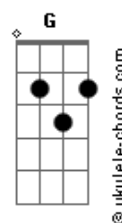

Naruto Shippuuden - Sign

tom:
 Ab
 I realize the screaming pain
 Cm G Eb Bb
 Hearing loud in my brain
 Ab Cm
 But I'm going straight ahead with the scar
 Ab Ab
 Can you hear me
 C Ab
 Can you hear me
 Ab Ab C Ab
 Can you hear me (so am I)

Eb Bb
 Wasurete shimaeba ii yo kanji nakunaccha eba ii
 C Bb Ab
 Surimui ta kokoro ni futa wo shitanda

Eb Bb B
 Kizutsuitatte heiki dayo mou itami wa naikarane

Acordes

C Bb Ab Bb
 Sono ashi wo hikizuri nagaramou
 Ab Bb
 Miushinata jibun jishin ga
 G C
 Oto wo tatete kuzureteitta
 F Ab Bb
 Kizukeba kaze no otodake ka
 Eb Bb C G
 Tsutae ni kitayo kizu ato wo tadotte
 Ab Eb Bb
 Sekai ni oshitsu busarete shimau maeni
 Eb Bb C G
 Oboeteru kana namida no sora wo
 Ab Bb C Bb
 Ano itami ga kimi no koto wo mamotte kureta
 (Ab)
 Ab Bb Ab
 Sono itami ga itsumo kimi wo mamotterunda
 Ab Ab C
 Can you hear me? (So am I)