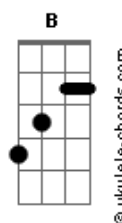

Naruto Shippuuden - Sign

tom:
 Ab
 I realize the screaming pain
 Cm G Eb Bb
 Hearing loud in my brain
 Ab Cm
 But I'm going straight ahead with the scar
 Ab Ab
 Can you hear me
 C Ab
 Can you hear me
 Ab Ab C Ab
 Can you hear me (so am I)

Eb Bb
 Wasurete shimaeba ii yo kanji nakunaccha eba ii
 C Bb Ab
 Surimui ta kokoro ni futa wo shitanda

Eb Bb B
 Kizutsuitatte heiki dayo mou itami wa naikarane

Acordes

C Bb Ab Bb
 Sono ashi wo hikizuri nagaramou
 Ab Bb
 Miushinata jibun jishin ga
 G C
 Oto wo tatete kuzureteitta
 F Ab Bb
 Kizukeba kaze no otodake ka
 Eb Bb C G
 Tsutae ni kitayo kizu ato wo tadotte
 Ab Eb Bb
 Sekai ni oshitsu busarete shimau maeni
 Eb Bb C G
 Oboeteru kana namida no sora wo
 Ab Bb C Bb
 Ano itami ga kimi no koto wo mamotte kureta
 (Ab)
 Ab Bb Ab
 Sono itami ga itsumo kimi wo mamotterunda
 Ab Ab C
 Can you hear me? (So am I)