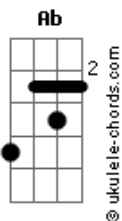

Naruto Shippuuden - Sign

tom:
 Ab
 I realize the screaming pain
 Hearing loud in my brain
 But I'm going straight ahead with the scar
 Can you hear me
 Can you hear me
 Can you hear me (so am I)

Eb Bb
 Wasurete shimaeba ii yo kanji nakunaccha eba ii
 C Bb Ab
 Surimui ta kokoro ni futa wo shitanda

Eb Bb B
 Kizutsuitatte heiki dayo mou itami wa naikarane

Acordes

C Bb Ab Bb
 Sono ashi wo hikizuri nagaramou
 Ab Bb
 Miushinata jibun jishin ga
 G C
 Oto wo tatete kuzureteitta
 F Ab Bb
 Kizukeba kaze no otodake ka
 Eb Bb C G
 Tsutae ni kitayo kizu ato wo tadotte
 Ab Eb Bb
 Sekai ni oshitsu busarete shimau maeni
 Eb Bb C G
 Oboeteru kana namida no sora wo
 Ab Bb C Bb
 Ano itami ga kimi no koto wo mamotte kureta
 (Ab)
 Ab Bb Ab
 Sono itami ga itsumo kimi wo mamotterunda
 Ab Ab C
 Can you hear me? (So am I)