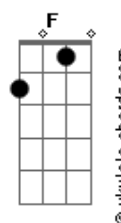

Naruto Shippuuden - Sign

tom:
 Ab
 I realize the screaming pain
 Cm G Eb Bb
 Hearing loud in my brain
 Ab Cm
 But I'm going straight ahead with the scar
 Ab Ab
 Can you hear me
 C Ab
 Can you hear me
 Ab Ab C Ab
 Can you hear me (so am I)

Eb Bb
 Wasurete shimaeba ii yo kanji nakunaccha eba ii
 C Bb Ab
 Surimui ta kokoro ni futa wo shitanda

Eb Bb B
 Kizutsuitatte heiki dayo mou itami wa naikarane

Acordes

C Bb Ab Bb
 Sono ashi wo hikizuri nagaramou
 Ab Bb
 Miushinata jibun jishin ga
 G C
 Oto wo tatete kuzureteitta
 F Ab Bb
 Kizukeba kaze no otodake ka
 Eb Bb C G
 Tsutae ni kitayo kizu ato wo tadotte
 Ab Eb Bb
 Sekai ni oshitsu busarete shimau maeni
 Eb Bb C G
 Oboeteru kana namida no sora wo
 Ab Bb C Bb
 Ano itami ga kimi no koto wo mamotte kureta
 (Ab)
 Ab Bb Ab
 Sono itami ga itsumo kimi wo mamotterunda
 Ab Ab C
 Can you hear me? (So am I)