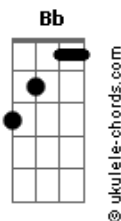

Naruto Shippuuden - Sign

tom:
 Ab
 I realize the screaming pain
 Hearing loud in my brain
 But I'm going straight ahead with the scar
 Can you hear me
 Can you hear me
 Can you hear me (so am I)

Eb Bb
 Wasurete shimaeba ii yo kanji nakunaccha eba ii
 C Bb Ab
 Surimui ta kokoro ni futa wo shitanda

Eb Bb B
 Kizutsuitatte heiki dayo mou itami wa naikarane

Acordes

C Bb Ab Bb
 Sono ashi wo hikizuri nagaramou
 Ab Bb
 Miushinata jibun jishin ga
 G C
 Oto wo tatete kuzureteitta
 F Ab Bb
 Kizukeba kaze no otodake ka
 Eb Bb C G
 Tsutae ni kitayo kizu ato wo tadotte
 Ab Eb Bb
 Sekai ni oshitsu busarete shimau maeni
 Eb Bb C G
 Oboeteru kana namida no sora wo
 Ab Bb C Bb
 Ano itami ga kimi no koto wo mamotte kureta
 (Ab)
 Ab Bb Ab
 Sono itami ga itsumo kimi wo mamotterunda
 Ab Ab C
 Can you hear me? (So am I)