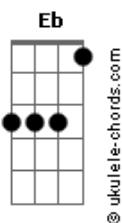

Naruto Shippuuden - Sign

tom:
 Ab
 I realize the screaming pain
 Cm G Eb Bb
 Hearing loud in my brain
 Ab Cm
 But I'm going straight ahead with the scar
 Ab Ab
 Can you hear me
 C Ab
 Can you hear me
 Ab Ab C Ab
 Can you hear me (so am I)

Eb Bb
 Wasurete shimaeba ii yo kanji nakunaccha eba ii
 C Bb Ab
 Surimui ta kokoro ni futa wo shitanda

Eb Bb B
 Kizutsuitatte heiki dayo mou itami wa naikarane

Acordes

C Bb Ab Bb
 Sono ashi wo hikizuri nagaramou
 Ab Bb
 Miushinata jibun jishin ga
 G C
 Oto wo tatete kuzureteitta
 F Ab Bb
 Kizukeba kaze no otodake ka
 Eb Bb C G
 Tsutae ni kitayo kizu ato wo tadotte
 Ab Eb Bb
 Sekai ni oshitsu busarete shimau maeni
 Eb Bb C G
 Oboeteru kana namida no sora wo
 Ab Bb C Bb
 Ano itami ga kimi no koto wo mamotte kureta
 (Ab)
 Ab Bb Ab
 Sono itami ga itsumo kimi wo mamotterunda
 Ab Ab C
 Can you hear me? (So am I)