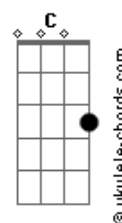

Naruto Shippuuden - Sign

tom:
 Ab
 I realize the screaming pain
 Cm G Eb Bb
 Hearing loud in my brain
 Ab Cm
 But I'm going straight ahead with the scar
 Ab Ab
 Can you hear me
 C Ab
 Can you hear me
 Ab Ab C Ab
 Can you hear me (so am I)

Eb Bb
 Wasurete shimaeba ii yo kanji nakunaccha eba ii
 C Bb Ab
 Surimui ta kokoro ni futa wo shitanda

Eb Bb B
 Kizutsuitatte heiki dayo mou itami wa naikarane

Acordes

C Bb Ab Bb
 Sono ashi wo hikizuri nagaramou
 Ab Bb
 Miushinata jibun jishin ga
 G C
 Oto wo tatete kuzureteitta
 F Ab Bb
 Kizukeba kaze no otodake ka
 Eb Bb C G
 Tsutae ni kitayo kizu ato wo tadotte
 Ab Eb Bb
 Sekai ni oshitsu busarete shimau maeni
 Eb Bb C G
 Oboeteru kana namida no sora wo
 Ab Bb C Bb
 Ano itami ga kimi no koto wo mamotte kureta
 (Ab)
 Ab Bb Ab
 Sono itami ga itsumo kimi wo mamotterunda
 Ab Ab C
 Can you hear me? (So am I)