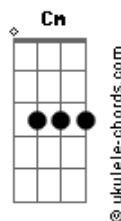

Naruto Shippuuden - Sign

tom:
 Ab
 I realize the screaming pain
 Hearing loud in my brain
 But I'm going straight ahead with the scar
 Can you hear me
 Can you hear me
 Can you hear me (so am I)

Eb Bb
 Wasurete shimaeba ii yo kanji nakunaccha eba ii
 C Bb Ab
 Surimui ta kokoro ni futa wo shitanda

Eb Bb B
 Kizutsuitatte heiki dayo mou itami wa naikarane

Acordes

C Bb Ab Bb
 Sono ashi wo hikizuri nagaramou
 Ab Bb
 Miushinata jibun jishin ga
 G C
 Oto wo tatete kuzureteitta
 F Ab Bb
 Kizukeba kaze no otodake ka
 Eb Bb C G
 Tsutae ni kitayo kizu ato wo tadotte
 Ab Eb Bb
 Sekai ni oshitsu busarete shimau maeni
 Eb Bb C G
 Oboeteru kana namida no sora wo
 Ab Bb C Bb
 Ano itami ga kimi no koto wo mamotte kureta
 (Ab)
 Ab Bb Ab
 Sono itami ga itsumo kimi wo mamotterunda
 Ab Ab C
 Can you hear me? (So am I)