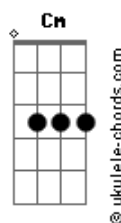

Naruto Shippuuden - Sign

tom:
 Ab
 I realize the screaming pain
 Cm G Eb Bb
 Hearing loud in my brain
 Ab Cm
 But I'm going straight ahead with the scar
 Ab Ab
 Can you hear me
 C Ab
 Can you hear me
 Ab Ab C Ab
 Can you hear me (so am I)

Eb Bb
 Wasurete shimaeba ii yo kanji nakunaccha eba ii
 C Bb Ab
 Surimui ta kokoro ni futa wo shitanda

Eb Bb B
 Kizutsuitatte heiki dayo mou itami wa naikarane

Acordes

C Bb Ab Bb
 Sono ashi wo hikizuri nagaramou
 Ab Bb
 Miushinata jibun jishin ga
 G C
 Oto wo tatete kuzureteitta
 F Ab Bb
 Kizukeba kaze no otodake ka
 Eb Bb C G
 Tsutae ni kitayo kizu ato wo tadotte
 Ab Eb Bb
 Sekai ni oshitsu busarete shimau maeni
 Eb Bb C G
 Oboeteru kana namida no sora wo
 Ab Bb C Bb
 Ano itami ga kimi no koto wo mamotte kureta
 (Ab)
 Ab Bb Ab
 Sono itami ga itsumo kimi wo mamotterunda
 Ab Ab C
 Can you hear me? (So am I)