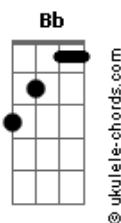

Naruto Shippuuden - Sign

tom:
 Ab
 I realize the screaming pain
 Cm G Eb Bb
 Hearing loud in my brain
 Ab Cm
 But I'm going straight ahead with the scar
 Ab Ab
 Can you hear me
 C Ab
 Can you hear me
 Ab Ab C Ab
 Can you hear me (so am I)

Eb Bb
 Wasurete shimaeba ii yo kanji nakunaccha eba ii
 C Bb Ab
 Surimui ta kokoro ni futa wo shitanda

Eb Bb B
 Kizutsuitatte heiki dayo mou itami wa naikarane

Acordes

C Bb Ab Bb
 Sono ashi wo hikizuri nagaramou
 Ab Bb
 Miushinata jibun jishin ga
 G C
 Oto wo tatete kuzureteitta
 F Ab Bb
 Kizukeba kaze no otodake ka
 Eb Bb C G
 Tsutae ni kitayo kizu ato wo tadotte
 Ab Eb Bb
 Sekai ni oshitsu busarete shimau maeni
 Eb Bb C G
 Oboeteru kana namida no sora wo
 Ab Bb C Bb
 Ano itami ga kimi no koto wo mamotte kureta
 (Ab)
 Ab Bb Ab
 Sono itami ga itsumo kimi wo mamotterunda
 Ab Ab C
 Can you hear me? (So am I)