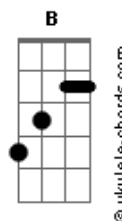

Naruto Shippuuden - Sign

tom:
 Ab
 I realize the screaming pain
 Hearing loud in my brain
 But I'm going straight ahead with the scar
 Can you hear me
 Can you hear me
 Can you hear me (so am I)

Eb Bb
 Wasurete shimaeba ii yo kanji nakunaccha eba ii
 C Bb Ab
 Surimui ta kokoro ni futa wo shitanda

Eb Bb B
 Kizutsuitatte heiki dayo mou itami wa naikarane

Acordes

C Bb Ab Bb
 Sono ashi wo hikizuri nagaramou
 Ab Bb
 Miushinata jibun jishin ga
 G C
 Oto wo tatete kuzureteitta
 F Ab Bb
 Kizukeba kaze no otodake ka
 Eb Bb C G
 Tsutae ni kitayo kizu ato wo tadotte
 Ab Eb Bb
 Sekai ni oshitsu busarete shimau maeni
 Eb Bb C G
 Oboeteru kana namida no sora wo
 Ab Bb C Bb
 Ano itami ga kimi no koto wo mamotte kureta
 (Ab)
 Ab Bb Ab
 Sono itami ga itsumo kimi wo mamotterunda
 Ab Ab C
 Can you hear me? (So am I)