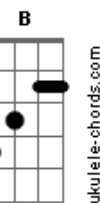

© ukulele-chords.com