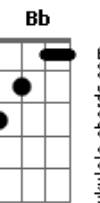

© ukulele-chords.com