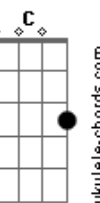

© ukulele-chords.com