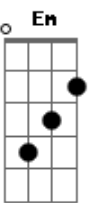

© ukulele-chords.com