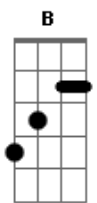

© ukulele-chords.com