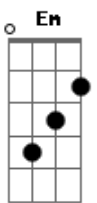

© ukulele-chords.com