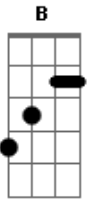

Naruto Shippuuden - Closer 4 Abertura

Tom: B

E
mijika ni aru mono
Gb B Ab
tsumeni ki wo tsukete inaito
E
amari ni chika sugite
Gb B Ab E ... Gb ... B
miushinatte shimai sou
B Bb Ab
anata ga saikin taiken shita
Gb B E
shiwase ittai nan desu ka?
Eb Db
megumare sugite ite
Gb Bb B
omoi dasenai kamo
B Bb Ab
ima koko ni iru koto
Gb B E
iki wo shite iru koto
Eb Db
tada sore dake no koto ga
Gb
kiseki da to kizuku
Chorus:
E
mijika ni aru mono

Gb B Ab
tsumeni ki wo tsukete inaito
E
amari ni chika sugite
Gb B Ab
miushinatte shimai sou
E Gb
you know the closer you get to something
Eb E
the tougher it is to see it
E Gb
and ill never take it for granted
E
omoi tsutsukete kita yume
Gb B Ab
akirame zuni susume yo nante
E
kirei koto wo ieru hodo
Gb B Ab
nanimo teki chiai nai kedo
E Gb
hito ni kiri no yuuki wo mune ni
Eb E
ashita wo ikimekuta meni
E Gb
and ill never take it for granted
B
lets go...

Acordes

© ukulele-chords.com