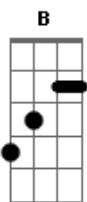

Naruto Shippuuden - Closer 4 Abertura

Tom: B

E
mijika ni aru mono
Gb B Ab
tsumeni ki wo tsukete inaito
E
amari ni chika sugite
Gb B Ab E ... Gb ... B
miushinatte shimai sou
B Bb Ab
anata ga saikin taiken shita
Gb B E
shiwase ittai nan desu ka?
Eb Db
megumare sugite ite
Gb Bb B
omoi dasenai kamo
B Bb Ab
ima koko ni iru koto
Gb B E
iki wo shite iru koto
Eb Db
tada sore dake no koto ga
Gb
kiseki da to kizuku
Chorus:
E
mijika ni aru mono

Gb B Ab
tsumeni ki wo tsukete inaito
E
amari ni chika sugite
Gb B Ab
miushinatte shimai sou
E Gb
you know the closer you get to something
Eb E
the tougher it is to see it
E Gb
and ill never take it for granted
E
omoi tsutsukete kita yume
Gb B Ab
akirame zuni susume yo nante
E
kirei koto wo ieru hodo
Gb B Ab
nanimo teki chaii nai kedo
E Gb
hito ni kiri no yuuki wo mune ni
Eb E
ashita wo ikimekuta meni
E Gb
and ill never take it for granted
B
lets go...

Acordes