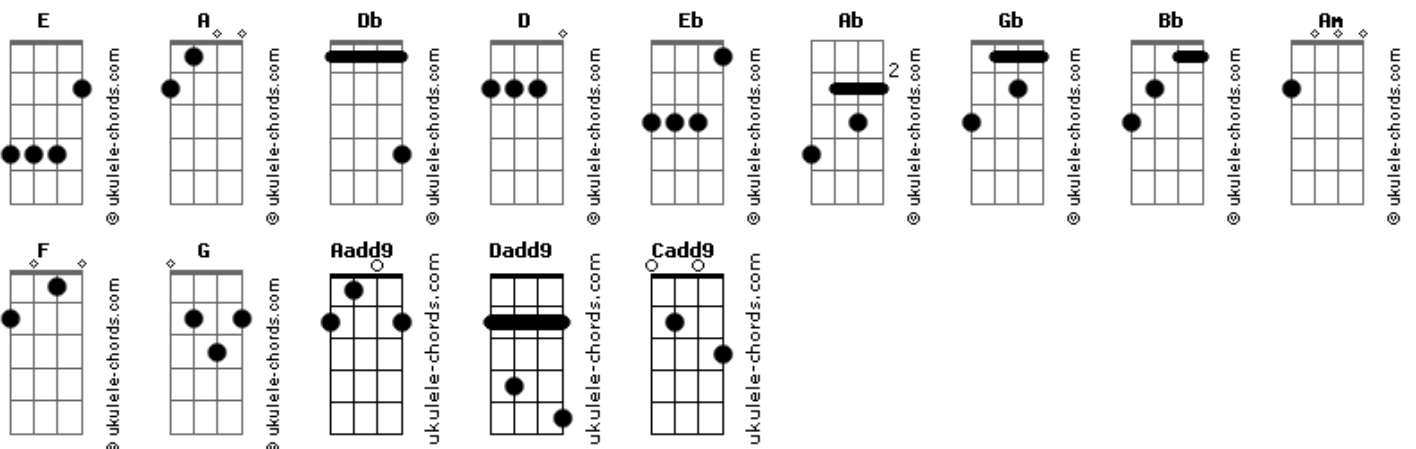

Narnia - Shelter Through The Pain

tom:
Db (forma dos acordes no tom de D)
Afinação: Eb Ab Db Gb Bb Eb

Afinação em menos meio tom

Preludio

Am Am Aadd9 Am
Am Am Aadd9 Am
Intro: Am F Dadd9 Cadd9 G
Am F Dadd9 Cadd9 G E E

Am Am
On The Road Again

F
Saturday Morning

Dadd9
10 O'Clock

Cadd9 G
Snow Is Falling

Am
We Believed In Love

F
It Should Last Forever

Dadd9
There're So much Whys

Cadd9 G
That I Can't Understand

Dadd9 Dadd9 Dadd9 Dadd9 Dadd9 Dadd9
Oh My Lord From Heaven A...bove

A A F E
Help Me
~~~~~  
[Pré-Refrão]

Dadd9 Dadd9 Dadd9 Dadd9 Dadd9 Dadd9  
Oh My Lord From Heaven A...bove  
Dadd9 F E E  
Give Me Strength To Carry On

## Acordes

## Refão

Am Am Am  
Lord Give Me Shelter

F  
Every Night, Every Morning

Dadd9  
Lord Give Me Shelter

Cadd9 G  
All Tgrough The Pain

Am Am Am  
Lord Give Me Shelter

F  
Every Night, Every Morning

Dadd9  
Lord Give Me Shelter

Cadd9 G  
All Tgrough The Pain

~~~~~

Am
Let Me See The Light

F
In The End Of This Tunnel

Dadd9 Cadd9 G
Oh Lady I Want You Here By My Side

Am Aadd9
Holding Your Arms

F
Kissing Your Lips

Dadd9 Cadd9 G
Feeling Your Body Next To Mine

Volta ao refrão