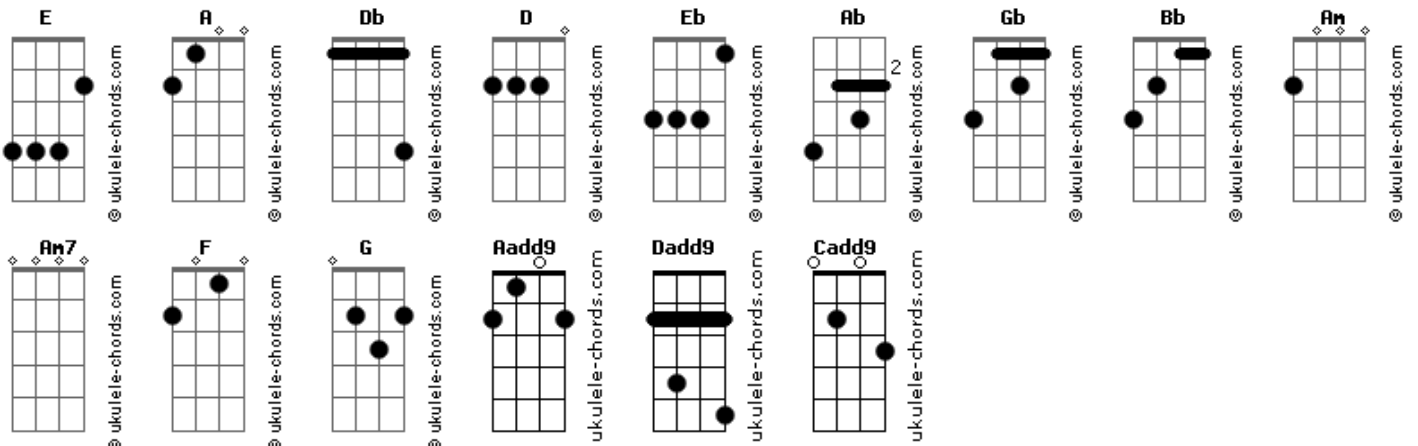

Narnia - Shelter Through The Pain

tom:
Db (forma dos acordes no tom de D)
Afinação: Eb Ab Db Gb Bb Eb

Afinação em menos meio tom

Preludio

Am Am7 Aadd9 Am
Am Am7 Aadd9 Am
Intro: Am F Dadd9 Cadd9 G
Am F Dadd9 Cadd9 G E E

Am Am
On The Road Again

F
Saturday Morning

Dadd9
10 O'Clock

Cadd9 G
Snow Is Falling

Am
We Believed In Love

F
It Should Last Forever

Dadd9
There're So much Whys

Cadd9 G
That I Can't Understand

Acordes

Refrão

Am Am7 Am
Lord Give Me Shelter

F
Every Night, Every Morning

Dadd9
Lord Give Me Shelter

Cadd9 G
All Tgrough The Pain

Am Am7 Am
Lord Give Me Shelter

F
Every Night, Every Morning

Dadd9
Lord Give Me Shelter

Cadd9 G
All Tgrough The Pain

Am
Let Me See The Light

F
In The End Of This Tunnel

Dadd9 Cadd9 G
Oh Lady I Want You Here By My Side

Am Aadd9
Holding Your Arms

F
Kissing Your Lips

Dadd9 Cadd9 G
Feeling Your Body Next To Mine