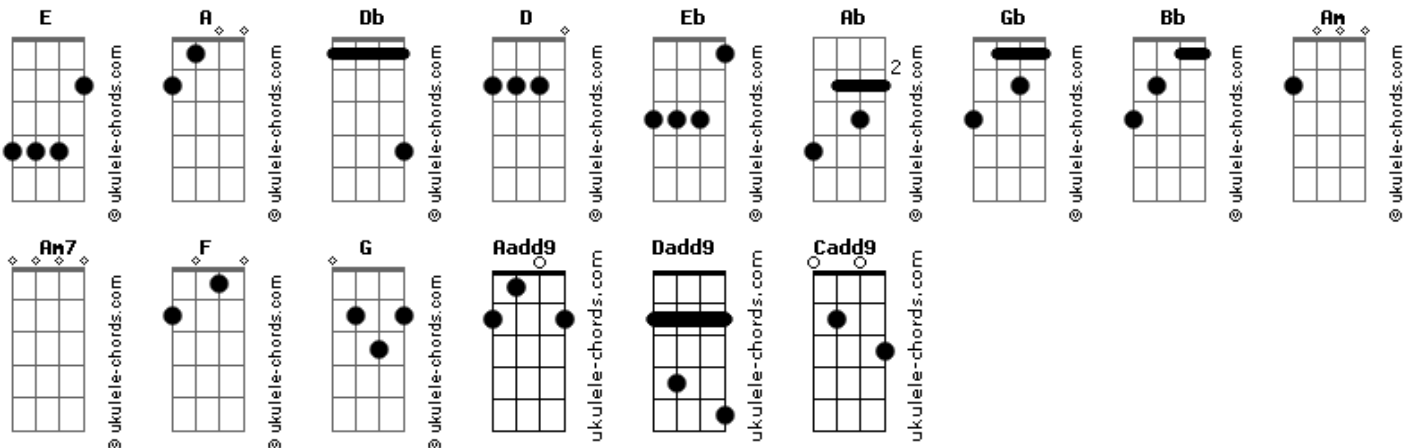

Narnia - Shelter Through The Pain

tom:
Db (forma dos acordes no tom de D)
Afinação: Eb Ab Db Gb Bb Eb

Afinação em menos meio tom

Preludio

Am Am7 Aadd9 Am
Am Am7 Aadd9 Am
Intro: Am F Dadd9 Cadd9 G
Am F Dadd9 Cadd9 G E E

Am Am
On The Road Again

F
Saturday Morning

Dadd9
10 O'Clock

Cadd9 G
Snow Is Falling

Am
We Believed In Love

F
It Should Last Forever

Dadd9
There're So much Whys

Cadd9 G
That I Can't Understand

Dadd9 Dadd9 Dadd9 Dadd9 Dadd9 Dadd9
Oh My Lord From Heaven A...bove

A A F E
Help Me

[Pré-Refrão]

Dadd9 Dadd9 Dadd9 Dadd9 Dadd9 Dadd9
Oh My Lord From Heaven A...bove
Dadd9 F E E
Give Me Strength To Carry On

Acordes

Refrão

Am Am7 Am
Lord Give Me Shelter

F
Every Night, Every Morning

Dadd9
Lord Give Me Shelter

Cadd9 G
All Tgrough The Pain

Am Am7 Am
Lord Give Me Shelter

F
Every Night, Every Morning

Dadd9
Lord Give Me Shelter

Cadd9 G
All Tgrough The Pain

Am
Let Me See The Light

F
In The End Of This Tunnel

Dadd9 Cadd9 G
Oh Lady I Want You Here By My Side

Am Aadd9
Holding Your Arms

F
Kissing Your Lips

Dadd9 Cadd9 G
Feeling Your Body Next To Mine

Volta ao refrão