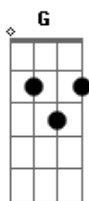

© ukulele-chords.com