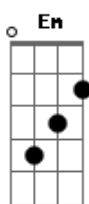

© ukulele-chords.com