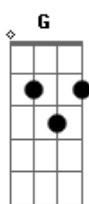

© ukulele-chords.com

© ukulele-chords.com