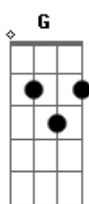

© ukulele-chords.com