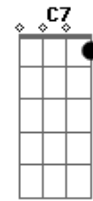

© ukulele-chords.com