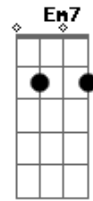

Se teu gosto tem sabor de mim
F Ab Bb C Eb C C7
Se teu gosto tem sabor de mim

Acordes

© ukulele-chords.com

© ukulele-chords.com

© ukulele-chords.com

© ukulele-chords.com

© ukulele-chords.com

© ukulele-chords.com