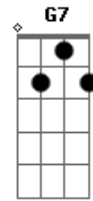

Se teu gosto tem sabor de mim
F Ab Bb C Eb C C7
Se teu gosto tem sabor de mim

Acordes

© ukulele-chords.com

© ukulele-chords.com

© ukulele-chords.com

© ukulele-chords.com

© ukulele-chords.com

© ukulele-chords.com