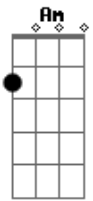

Se teu gosto tem sabor de mim
F Ab Bb C Eb C C7
Se teu gosto tem sabor de mim

Acordes

© ukulele-chords.com

© ukulele-chords.com

© ukulele-chords.com

© ukulele-chords.com

© ukulele-chords.com

© ukulele-chords.com