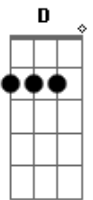

© ukulele-chords.com