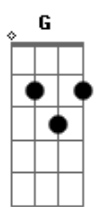

© ukulele-chords.com