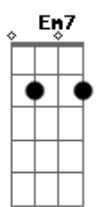

© ukulele-chords.com