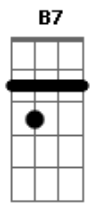

© ukulele-chords.com