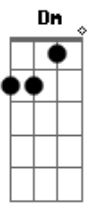

© ukulele-chords.com