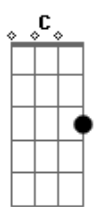

© ukulele-chords.com