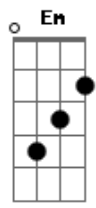

© ukulele-chords.com