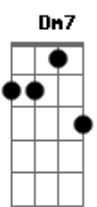

© ukulele-chords.com