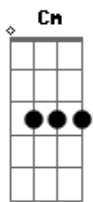

© ukulele-chords.com