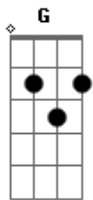

Nancy Wilson - Little Girl Blue

Tom: C

Intro: C Am7 Dm7 G7

C C Am7 Dm7 G7 C
Sit there and count your fingers
C A7 F
What can you do
Fdim
Old girl, you're through.
C C Am7 F Em Dm Am7 G7
Just sit there and count your little fingers
F G7 C
Unhappy little girl blue
C C Am7 Dm7 G7 C
Sit there and count the raindrops
C A7 F Fdim
Falling on you it's time you knew
C C Am7 F Em Dm Am7 G7

All you can count on is the raindrops
F F G Cm Fm Fdim C
That fall on little girl blue
C G Dm7 G7 G D7 G7 Fdim F C
No use, old girl, you might as well surrender
G C C Am7 Am7 E
Your hopes are getting slender
Bm7 E Em7 Fdim Bm7 E
Why won't somebody send a tender
Eb Gm Ab Bb7 Fdim Eb
Little blue boy to cheer up little girl blue
C G Dm7 G7 G D7 G7 Fdim F C
No use, old girl, you might as well surrender
G C C Am7 Am7 E
Your hopes are getting slender
Bm7 E Em7 Fdim Bm7 E
Why won't somebody send a tender
Eb Gm Ab Bb7 Fdim Eb
Little blue boy to cheer up little girl blue

Acordes

© ukulele-chords.com