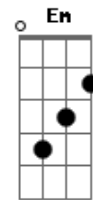

© ukulele-chords.com