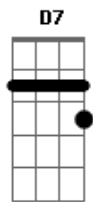

© ukulele-chords.com