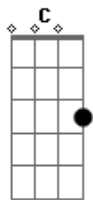

© ukulele-chords.com