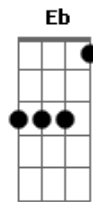

© ukulele-chords.com