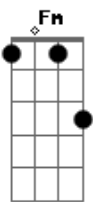

© ukulele-chords.com