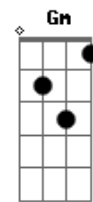

© ukulele-chords.com