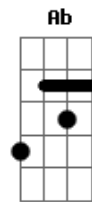

© ukulele-chords.com