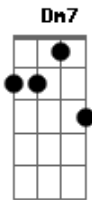

© ukulele-chords.com