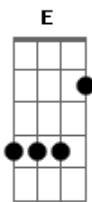

© ukulele-chords.com