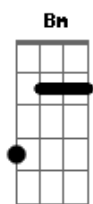

© ukulele-chords.com