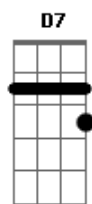

© ukulele-chords.com