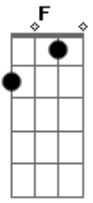

© ukulele-chords.com