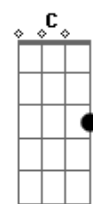

© ukulele-chords.com