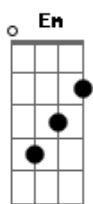

© ukulele-chords.com