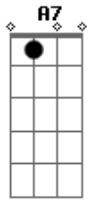

© ukulele-chords.com