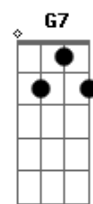

© ukulele-chords.com