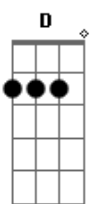

© ukulele-chords.com