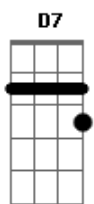

© ukulele-chords.com