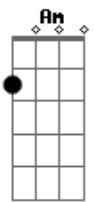

© ukulele-chords.com