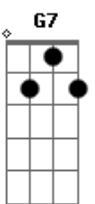

© ukulele-chords.com