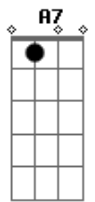

© ukulele-chords.com