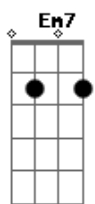

© ukulele-chords.com