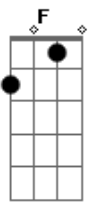

© ukulele-chords.com