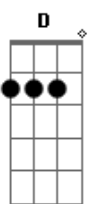

© ukulele-chords.com