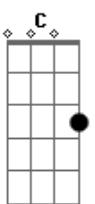

© ukulele-chords.com