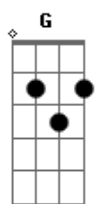

Nancy Wilson - Like Someone In Love

Tom: G

Intro: G G Em7 D D7 Cdim G

G G Em7 D D7 Cdim G
Lately I find myself out gazing at stars
Bm7 D7 G G7
Hearing guitars like someone in love
C Am7 Cm7 G Edim
Sometimes the things I do astound me
Am Am7 Am7 Am7 Am7 Cdim
Mostly whenever you're around me
G G Em7 D D7 Cdim G
Lately I seem to walk as though I had wings
Bm7 D7 G G7
Bump into things like someone in love
C Am7 Cm7 G A7

Each time I look at you I'm limp as a glove
D Am7 D7 G
And feeling like someone in love
Interlude: G G Em7 D D7 Cdim G Bm7 D7 G G7
C Am7 Cm7 G Edim
Sometimes the things I do astound me
Am Am7 Am7 Am7 Am7 Cdim
Mostly whenever you're around me
G G Em7 D D7 Cdim G
Lately I seem to walk as though I had wings
Bm7 D7 G G7
I bump into things like someone in love
C Am7 G A7
Each time I look at you I'm limp as a glove
F D7 G
And feeling like someone in love

Acordes

© ukulele-chords.com