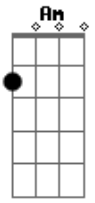

© ukulele-chords.com