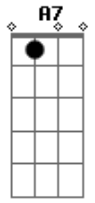

© ukulele-chords.com