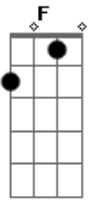

© ukulele-chords.com