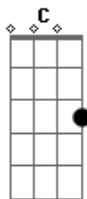

Nancy Sinatra - You Only Live Twice

tom:

C (forma dos acordes no tom de A)

Capostrate na 3ª casa
Intro: Am A Em A Em
A A2 A A2

[Primeira Parte]

A Em Dm A
You only live twice, or, so it seems
Dm Em Dm E E7
One life for yourself and one for your dreams
A Em Dm A
You drift through the years, and life seems tame
Dm Em Dm A
Till one dream appears, and love is it's name

[Refrão]

Dm E Gm E
And love is a stranger, who'll beckon you on
Dm E
Don't think of the danger
Dm E E7
Or the stranger is gone

Acordes

© ukulele-chords.com

© ukulele-chords.com

© ukulele-chords.com

© ukulele-chords.com