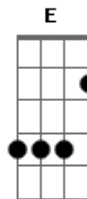

Nancy Sinatra - You Only Live Twice

tom:

C (forma dos acordes no tom de A)

Capostrate na 3ª casa
Intro: Am A Em A Em
A A2 A A2

[Primeira Parte]

A Em Dm A
You only live twice, or, so it seems
Dm Em Dm E E7
One life for yourself and one for your dreams
A Em Dm A
You drift through the years, and life seems tame
Dm Em Dm A
Till one dream appears, and love is it's name

[Refrão]

Dm E Gm E
And love is a stranger, who'll beckon you on
Dm E
Don't think of the danger
Dm E E7
Or the stranger is gone

Acordes

© ukulele-chords.com

© ukulele-chords.com

© ukulele-chords.com

© ukulele-chords.com

© ukulele-chords.com

© ukulele-chords.com

© ukulele-chords.com

© ukulele-chords.com

[Segunda Parte]

A Em Dm A
This dream is for you, so pay the price
Dm Em Dm A
Make one dream come true, you only live twice