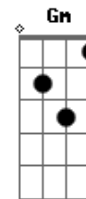

Nancy Sinatra - You Only Live Twice

tom:

C (forma dos acordes no tom de A)

Capostrate na 3ª casa
Intro: Am A Em A Em
A A2 A A2

[Primeira Parte]

A Em Dm A
You only live twice, or, so it seems
Dm Em Dm E E7
One life for yourself and one for your dreams
A Em Dm A
You drift through the years, and life seems tame
Dm Em Dm A
Till one dream appears, and love is it's name

[Refrão]

Dm E Gm E
And love is a stranger, who'll beckon you on
Dm E
Don't think of the danger
Dm E E7
Or the stranger is gone

Acordes

© ukulele-chords.com

© ukulele-chords.com

© ukulele-chords.com

© ukulele-chords.com

© ukulele-chords.com

© ukulele-chords.com

© ukulele-chords.com

© ukulele-chords.com

[Segunda Parte]

A Em Dm A
This dream is for you, so pay the price
Dm Em Dm A
Make one dream come true, you only live twice