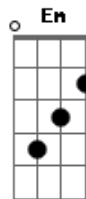

Nancy Sinatra - You Only Live Twice

tom:

C (forma dos acordes no tom de A)

Capostrate na 3ª casa
Intro: Am A Em A Em
A A2 A A2

[Primeira Parte]

A Em Dm A
You only live twice, or, so it seems
Dm Em Dm E E7
One life for yourself and one for your dreams
A Em Dm A
You drift through the years, and life seems tame
Dm Em Dm A
Till one dream appears, and love is it's name

[Refrão]

Dm E Gm E
And love is a stranger, who'll beckon you on
Dm E
Don't think of the danger
Dm E E7
Or the stranger is gone

Acordes

© ukulele-chords.com

© ukulele-chords.com

© ukulele-chords.com

© ukulele-chords.com

© ukulele-chords.com

© ukulele-chords.com

© ukulele-chords.com

© ukulele-chords.com

[Segunda Parte]

A Em Dm A
This dream is for you, so pay the price
Dm Em Dm A
Make one dream come true, you only live twice