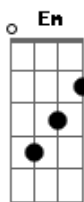

Nancy Sinatra - You Only Live Twice

tom:
 C (forma dos acordes no tom de A)
 Capotraste na 3ª casa
 Intro: Am7 A Em A Em
 A A2 A A2

[Primeira Parte]

A Em Dm A
 You only live twice, or, so it seems
 Dm Em Dm E E7
 One life for yourself and one for your dreams
 A Em Dm A
 You drift through the years, and life seems tame
 Dm Em Dm A
 Till one dream appears, and love is it's name

[Refrão]

Dm E Gm E
 And love is a stranger, who'll beckon you on
 Dm E
 Don't think of the danger
 Dm E E7
 Or the stranger is gone

Acordes

© ukulele-chords.com

© ukulele-chords.com

© ukulele-chords.com

© ukulele-chords.com

© ukulele-chords.com

© ukulele-chords.com

© ukulele-chords.com

© ukulele-chords.com

[Segunda Parte]

A Em Dm A
 This dream is for you, so pay the price
 Dm Em Dm A
 Make one dream come true, you only live twice