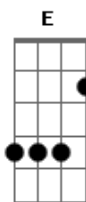

© ukulele-chords.com