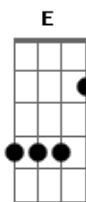

Nancy Sinatra - You Only Live Twice

tom:
 C (forma dos acordes no tom de A)
 Capotraste na 3ª casa
 Intro: Am7 A Em A Em
 A A2 A A2

[Primeira Parte]

A Em Dm A
 You only live twice, or, so it seems
 Dm Em Dm E E7
 One life for yourself and one for your dreams
 A Em Dm A
 You drift through the years, and life seems tame
 Dm Em Dm A
 Till one dream appears, and love is it's name

[Refrão]

Dm E Gm E
 And love is a stranger, who'll beckon you on
 Dm E
 Don't think of the danger
 Dm E E7
 Or the stranger is gone

Acordes

© ukulele-chords.com

© ukulele-chords.com

© ukulele-chords.com

© ukulele-chords.com

© ukulele-chords.com

© ukulele-chords.com

© ukulele-chords.com

© ukulele-chords.com

[Segunda Parte]

A Em Dm A
 This dream is for you, so pay the price
 Dm Em Dm A
 Make one dream come true, you only live twice