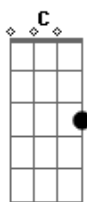

Nancy Sinatra - You Only Live Twice

tom:
C (forma dos acordes no tom de A)
Capotraste na 3ª casa
Intro: Am7 A Em A Em
A A2 A A2

[Primeira Parte]

A Em Dm A
You only live twice, or, so it seems
Dm Em Dm E E7
One life for yourself and one for your dreams
A Em Dm A
You drift through the years, and life seems tame
Dm Em Dm A
Till one dream appears, and love is it's name

[Refrão]

Dm E Gm E
And love is a stranger, who'll beckon you on
Dm E
Don't think of the danger
Dm E E7
Or the stranger is gone

Acordes

© ukulele-chords.com