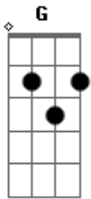

Nancy Sinatra - So Long, Babe

tom:

Intro: **G**

[Tab - Riff Intro]

Parte 1 De 2

Parte 2 De 2

[Primeira Parte]

C **D**
I know you're leavin' babe
G
Goodbye, so long
C **D**
I hope someday somebody
G
Listens to your song

[Segunda Parte]

C **D**
Those bright lights never ever
C **D**
Spell your name it's true
C **D**
Maybe a change of scene
G **D**
Will be the best for you

[Refrão]

G **C**
So long babe, so long babe
A **D**
So long babe, so long babe
G
So long babe

[Terceira Parte]

C **D**
I know you're leavin' babe
G
Goodbye, so long
C **D**
Pick up the pieces
G
And go back where you belong

[Quarta Parte]

Acordes

© ukulele-chords.com