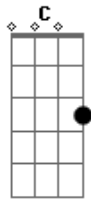

© ukulele-chords.com