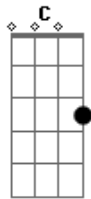

Nancy Sinatra - So Long, Babe

tom:

Intro: **G**

[Tab - Riff Intro]

Parte 1 De 2

Parte 2 De 2

[Primeira Parte]

C **D**
I know you're leavin' babe
G
Goodbye, so long
C **D**
I hope someday somebody
G
Listens to your song

[Segunda Parte]

C **D**
Those bright lights never ever
C **D**
Spell your name it's true
C **D**
Maybe a change of scene
G **D**
Will be the best for you

[Refrão]

G **C**
So long babe, so long babe
A **D**
So long babe, so long babe
G
So long babe

[Terceira Parte]

C **D**
I know you're leavin' babe
G
Goodbye, so long
C **D**
Pick up the pieces
G
And go back where you belong

[Quarta Parte]

Acordes

© ukulele-chords.com

© ukulele-chords.com

© ukulele-chords.com

© ukulele-chords.com

C **D**
You gave them all you had
C **D**
And what did they give you?
C **D**
Well they gave you nothin' babe
G **D**
So give 'em nothin' too

[Refrão]

G **C**
So long babe, so long babe
A **D**
So long babe, so long babe
G **G**
So long babe, so long babe