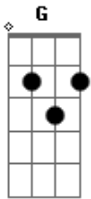

Nancy Sinatra - So Long, Babe

tom:

Intro: **G**

[Tab - Riff Intro]

Parte 1 De 2

Parte 2 De 2

[Primeira Parte]

C **D**
I know you're leavin' babe
G
Goodbye, so long
C **D**
I hope someday somebody
G
Listens to your song

[Segunda Parte]

C **D**
Those bright lights never ever
C **D**
Spell your name it's true
C **D**
Maybe a change of scene
G **D**
Will be the best for you

[Refrão]

G **C**
So long babe, so long babe
A **D**
So long babe, so long babe
G
So long babe

[Terceira Parte]

C **D**
I know you're leavin' babe
G
Goodbye, so long
C **D**
Pick up the pieces
G
And go back where you belong

[Quarta Parte]

Acordes

© ukulele-chords.com

© ukulele-chords.com

© ukulele-chords.com

© ukulele-chords.com

C **D**
You gave them all you had
C **D**
And what did they give you?
C **D**
Well they gave you nothin' babe
G **D**
So give 'em nothin' too

[Refrão]

G **C**
So long babe, so long babe
A **D**
So long babe, so long babe
G **G**
So long babe, so long babe