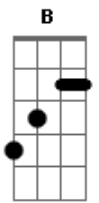

ukulele-chords.com