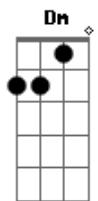

Difícil viver assim volta pra mim

(Am C Dm Am F)

Acordes

© ukulele-chords.com

© ukulele-chords.com

© ukulele-chords.com

© ukulele-chords.com

© ukulele-chords.com