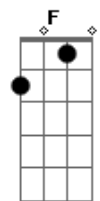

Difícil viver assim volta pra mim

(Am C Dm Am F)

Acordes

© ukulele-chords.com

© ukulele-chords.com

© ukulele-chords.com

© ukulele-chords.com

© ukulele-chords.com