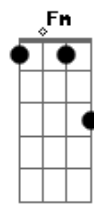

Myles Kennedy - One Fine Day

Tom: F

(forma dos acordes no tom de C)

Capostrate na 5ª casa

Intro: Ab Bb F

F Ab
One fine day, this, too, shall fade
Bb F
You never know, never know, never know
F Ab
This long lament, this bitter end
Bb F
Let it go, let it go, let it go
F Ab
Keep moving on, move on
Bb F
The road is winding as the day is long
F Ab
Somewhere beyond, a new dawn
Bb F
Beckons us to find the place where we belong
Ab Dm
Though it's so hard to wait
C B
For changes to comes
Ab G F
They're only a heartbeat away
(F Ab Bb F)
F Ab
The ache inside, the restless nights
Bb Bb
So alone, so alone, so alone
F Ab
And hopes intent to love again
Bb Bb
Only grows, only grows, only grows
F Ab
So here we are, too far
Bb F
In the deep again with drowning hearts
F Ab
Where do we start, it's so hard
Bb F
Through our tragedies, we found out who we are
F Ab Dm

Though it's so hard to wait
G
For changes to come
Ab C
They're only a heartbeat away
(B Fm Ab F Ab F Ab Fm)
Dm Bb F
The long-suffering is never gone
Db Bb F
The tragedies we face, we can't outrun
F Bb
But time heals the ache
A Ab
Though all we had is gone
G C
The promise still remains
F Ab
Of what's to come
Bb F
Hm, what's to come
(F Ab Bb F)
Ab Ab
And though it's so hard to wait
Gm Bb
For changes to come
Ab G F
They're only a heartbeat away
Ab Dm
And the hope still remains
G
That a radiant love
Ab G F
Is only a heartbeat away
(F Ab Bb F Ab Bb F)
F Ab
One fine day, this, too, shall fade
Bb Bb
You never know, never know, never know
F Ab
One fine day, this, too, shall fade
Bb Bb
You never know, never know, never know

Acordes

© ukulele-chords.com

© ukulele-chords.com

© ukulele-chords.com

© ukulele-chords.com

© ukulele-chords.com

© ukulele-chords.com

© ukulele-chords.com

© ukulele-chords.com

© ukulele-chords.com

© ukulele-chords.com

© ukulele-chords.com