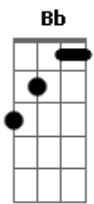

© ukulele-chords.com

© ukulele-chords.com