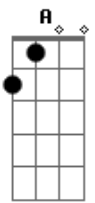

© ukulele-chords.com