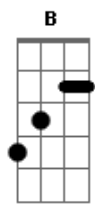

© ukulele-chords.com

© ukulele-chords.com