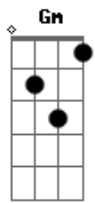

© ukulele-chords.com