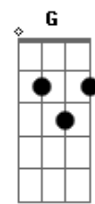

© ukulele-chords.com