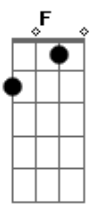

(forma dos acordes no tom de C)

Capostrate na 5ª casa

Intro: Ab Bb F

F Ab
One fine day, this, too, shall fade
Bb F
You never know, never know, never know
F Ab
This long lament, this bitter end
Bb F
Let it go, let it go, let it go
F Ab
Keep moving on, move on
Bb F
The road is winding as the day is long
F Ab
Somewhere beyond, a new dawn
Bb F
Beckons us to find the place where we belong
Ab Dm
Though it's so hard to wait
C B
For changes to comes
Ab G F
They're only a heartbeat away
(F Ab Bb F)
F Ab
The ache inside, the restless nights
Bb Bb
So alone, so alone, so alone
F Ab
And hopes intent to love again
Bb Bb
Only grows, only grows, only grows
F Ab
So here we are, too far
Bb F
In the deep again with drowning hearts
F Ab
Where do we start, it's so hard
Bb F
Through our tragedies, we found out who we are
F Ab Dm

Though it's so hard to wait
G
For changes to come
Ab C
They're only a heartbeat away
(B Fm Ab F Ab F Ab Fm)
Dm Bb F
The long-suffering is never gone
Db Bb F
The tragedies we face, we can't outrun
F Bb
But time heals the ache
A Ab
Though all we had is gone
G C
The promise still remains
F Ab
Of what's to come
Bb F
Hm, what's to come
(F Ab Bb F)
Ab Ab
And though it's so hard to wait
Gm Bb
For changes to come
Ab G F
They're only a heartbeat away
Ab Dm
And the hope still remains
G
That a radiant love
Ab G F
Is only a heartbeat away
(F Ab Bb F Ab Bb F)
F Ab
One fine day, this, too, shall fade
Bb Bb
You never know, never know, never know
F Ab
One fine day, this, too, shall fade
Bb Bb
You never know, never know, never know

Acordes

© ukulele-chords.com