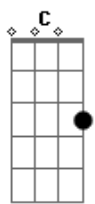

© ukulele-chords.com