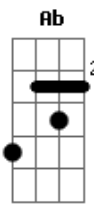

Myles Kennedy - One Fine Day

Tom: F

(forma dos acordes no tom de C)

Capostrate na 5ª casa

Intro: Ab Bb F

F Ab
One fine day, this, too, shall fade
Bb F
You never know, never know, never know
F Ab
This long lament, this bitter end
Bb F
Let it go, let it go, let it go
F Ab
Keep moving on, move on
Bb F
The road is winding as the day is long
F Ab
Somewhere beyond, a new dawn
Bb F
Beckons us to find the place where we belong
Ab Dm
Though it's so hard to wait
C B
For changes to comes
Ab G F
They're only a heartbeat away
(F Ab Bb F)
F Ab
The ache inside, the restless nights
Bb Bb
So alone, so alone, so alone
F Ab
And hopes intent to love again
Bb Bb
Only grows, only grows, only grows
F Ab
So here we are, too far
Bb F
In the deep again with drowning hearts
F Ab
Where do we start, it's so hard
Bb F
Through our tragedies, we found out who we are
F Ab Dm

Though it's so hard to wait
G
For changes to come
Ab C
They're only a heartbeat away
(B Fm Ab F Ab F Ab Fm)
Dm Bb F
The long-suffering is never gone
Db Bb F
The tragedies we face, we can't outrun
F Bb
But time heals the ache
A Ab
Though all we had is gone
G C
The promise still remains
F Ab
Of what's to come
Bb F
Hm, what's to come
(F Ab Bb F)
Ab Ab
And though it's so hard to wait
Gm Bb
For changes to come
Ab G F
They're only a heartbeat away
Ab Dm
And the hope still remains
G
That a radiant love
Ab G F
Is only a heartbeat away
(F Ab Bb F Ab Bb F)
F Ab
One fine day, this, too, shall fade
Bb Bb
You never know, never know, never know
F Ab
One fine day, this, too, shall fade
Bb Bb
You never know, never know, never know

Acordes

© ukulele-chords.com

© ukulele-chords.com

© ukulele-chords.com

© ukulele-chords.com

© ukulele-chords.com

© ukulele-chords.com

© ukulele-chords.com

© ukulele-chords.com

© ukulele-chords.com

© ukulele-chords.com

© ukulele-chords.com