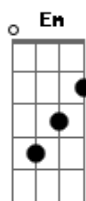

My Chemical Romance - Welcome To The Black Parade

Tom: G

G D
When i was a young boy
Em D
My father took me into the
C G C D (D)
City to see a marching band

G D
He said, "son when you grow up
Em D C G C
Would you be the saviour of the broken, the beaten and the
damned?"

You want it all, you wanna play this part)

Acordes

© ukulele-chords.com

© ukulele-chords.com

© ukulele-chords.com

© ukulele-chords.com

© ukulele-chords.com