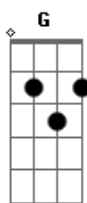

You want it all, you wanna play this part)

Acordes