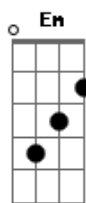

My Chemical Romance - Welcome To The Black Parade

Tom: G

G D
When i was a young boy
Em D
My father took me into the
C G C D (D)
City to see a marching band

G D
He said, "son when you grow up
Em D C G C
Would you be the saviour of the broken, the beaten and the
damned?"

You want it all, you wanna play this part)

Acordes

© ukulele-chords.com

© ukulele-chords.com

© ukulele-chords.com

© ukulele-chords.com

© ukulele-chords.com