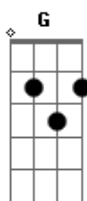

You want it all, you wanna play this part)

Acordes