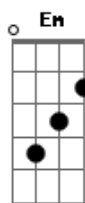

My Chemical Romance - Welcome To The Black Parade

Tom: G

G D
When i was a young boy
Em D
My father took me into the
C G C D (D)
City to see a marching band

G D
He said, "son when you grow up
Em D C G C
Would you be the saviour of the broken, the beaten and the
damned?"

You want it all, you wanna play this part)

Acordes

© ukulele-chords.com

© ukulele-chords.com

© ukulele-chords.com

© ukulele-chords.com

© ukulele-chords.com