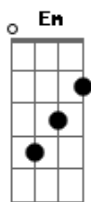

© ukulele-chords.com