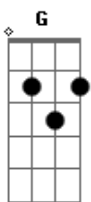

Tom: G
Intro: Em G C D

Em D C D
So long to all of my friends
Em D C D
Everyone of them met tragic ends

Em D C D
With every passing day
Em D C D
I'd be lying if I didn't say
C D
That I miss them all tonight
C
And if they only knew
D
What I would say

Refrão:
Em G C D
if i could be with you tonight
Em G
I would sing you to sleep
C D Em
Never let them take the light behind your eyes
G C D
One day, I'll lose this fight
Em G
As we fade in the dark
C D Em G C D
Just remember you will always burn as bright

Em D C D
Be strong, and hold my hand
Em D C D
Time becomes for us, you'll understand.
Em D C D
We'll say goodbye today
Em D C D
And we're sorry how it all ends this way
C D
If you promise not to cry
C D

Then I'll tell you just what I would say

Refrão:
Em G C D
if i could be with you tonight
Em G
I would sing you to sleep
C D Em
Never let them take the light behind your eyes
G C D
I'll fail and lose this fight
Em G
Never fade in the dark
C D Em G C
Just remember you will always burn as bright
D Em G C
The light behind your eyes
D
The light behind your...

Ponte:
Em G C D Em
Sometimes we must grow stronger and
G C D Em
You can't be stronger in the dark
G C D Em G C D Em
When I'm here no longer, you must be stronger And If I
G C D
could be with you tonight
Em G
I would sing you to sleep
C D Em
Never let them take the light behind your eyes
G C D
I'll fail and lost this fight
Em G
Never fade in the dark
C D Em G C
Just remember you will always burn as bright
D Em G C
The light behind your eyes (8x)
D Em
The light behind your eyes

Acordes

© ukulele-chords.com