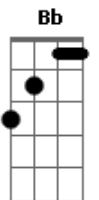

© ukulele-chords.com