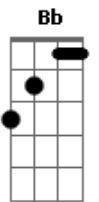

© ukulele-chords.com