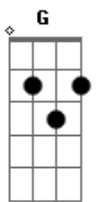

© ukulele-chords.com