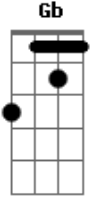

My Chemical Romance - I Never Told You What I do For a Living

Tom: **D**

G : **Gb** : **Bm** **A** : **D** : **Gb** : **Bm** : **Bm** :: x 1

verse (stay out of the light...):

Bm : **Em** : **G** : **Gb** :: x 5

Chorus (only go so far...):

verse
Chorus
verse
Chorus
verse

Acordes

© ukulele-chords.com

© ukulele-chords.com

© ukulele-chords.com

© ukulele-chords.com

© ukulele-chords.com