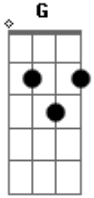

My Chemical Romance - I Never Told You What I do For a Living

Tom: **D**

G : **Gb** : **Bm** **A** : **D** : **Gb** : **Bm** : **Bm** :: x 1

verse (stay out of the light...):

Bm : **Em** : **G** : **Gb** :: x 5

Chorus (only go so far...):

verse
Chorus
verse
Chorus
verse

Acordes

© ukulele-chords.com

© ukulele-chords.com

© ukulele-chords.com

© ukulele-chords.com

© ukulele-chords.com