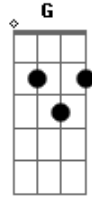

My Chemical Romance - I Never Told You What I do For a Living

Tom: **D**

G : **Gb** : **Bm** **A** : **D** : **Gb** : **Bm** : **Bm** :: x 1

verse (stay out of the light...):

Bm : **Em** : **G** : **Gb** :: x 5

Chorus (only go so far...):

verse
Chorus
verse
Chorus
verse

Acordes

© ukulele-chords.com

© ukulele-chords.com

© ukulele-chords.com

© ukulele-chords.com

© ukulele-chords.com