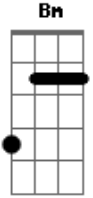

My Chemical Romance - I Never Told You What I do For a Living

Tom: **D**

G : **Gb** : **Bm** **A** : **D** : **Gb** : **Bm** : **Bm** :: x 1

verse (stay out of the light...):

Bm : **Em** : **G** : **Gb** :: x 5

Chorus (only go so far...):

verse
Chorus
verse
Chorus
verse

Acordes

© ukulele-chords.com

© ukulele-chords.com

© ukulele-chords.com

© ukulele-chords.com

© ukulele-chords.com