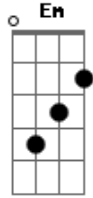

My Chemical Romance - I Never Told You What I do For a Living

Tom: **D**

G : **Gb** : **Bm** **A** : **D** : **Gb** : **Bm** : **Bm** :: x 1

verse (stay out of the light...):

Bm : **Em** : **G** : **Gb** :: x 5

Chorus (only go so far...):

verse
Chorus
verse
Chorus
verse

Acordes

© ukulele-chords.com

© ukulele-chords.com

© ukulele-chords.com

© ukulele-chords.com

© ukulele-chords.com