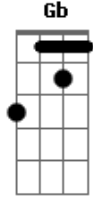

My Chemical Romance - I Never Told You What I do For a Living

Tom: **D**

G : **Gb** : **Bm** **A** : **D** : **Gb** : **Bm** : **Bm** :: x 1

verse (stay out of the light...):

Bm : **Em** : **G** : **Gb** :: x 5

Chorus (only go so far...):

verse
Chorus
verse
Chorus
verse

Acordes

© ukulele-chords.com

© ukulele-chords.com

© ukulele-chords.com

© ukulele-chords.com

© ukulele-chords.com