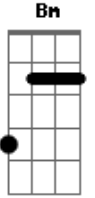

My Chemical Romance - I Never Told You What I do For a Living

Tom: **D**

G : **Gb** : **Bm** **A** : **D** : **Gb** : **Bm** : **Bm** :: x 1

verse (stay out of the light...):

Bm : **Em** : **G** : **Gb** :: x 5

Chorus (only go so far...):

verse
Chorus
verse
Chorus
verse

Acordes

© ukulele-chords.com

© ukulele-chords.com

© ukulele-chords.com

© ukulele-chords.com

© ukulele-chords.com