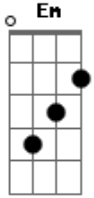

My Chemical Romance - I Never Told You What I do For a Living

Tom: **D**

G : **Gb** : **Bm** **A** : **D** : **Gb** : **Bm** : **Bm** :: x 1

verse (stay out of the light...):

Bm : **Em** : **G** : **Gb** :: x 5

Chorus (only go so far...):

verse
Chorus
verse
Chorus
verse

Acordes

© ukulele-chords.com

© ukulele-chords.com

© ukulele-chords.com

© ukulele-chords.com

© ukulele-chords.com