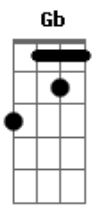

© ukulele-chords.com