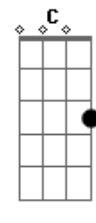

© ukulele-chords.com