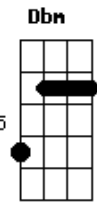

My Chemical Romance - Helena

Tom: E

(na parte do trêmulo - são notas e não acordes)

Guitarra 2 E Db Eb B Db Eb E Db B Db Eb

Guitarra 1 Db E B Ab A Ab A Db B

(trêmulo)

Long ago
Just like the hearse you died to get in again,
We are so far from you.

(Trêmulo no final)
Guitarra 1 Db E B Ab A

Acordes

© ukulele-chords.com

© ukulele-chords.com

© ukulele-chords.com

© ukulele-chords.com

© ukulele-chords.com

© ukulele-chords.com