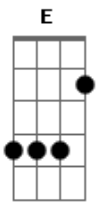

Guitarra 2 E Db Eb B Db Eb E Db B Db Eb

Guitarra 1 Db E B Ab A Ab A Db B

(trêmulo)

Long ago
Just like the hearse you died to get in again,
We are so far from you.

Dbm E B A
Burning on, just like a match you start to incinerate
the lives, of every one you knew.

Abm A B Dbm B
And whats the worst to take, from every heart you break.

Abm A Dbm B E
like a blade you stain, I've been holding on tonight.
E B C Dbm
Whats the worst thing I can say? Things are better if I stay.

So long and goodnight, so long not goodnight!

Dbm E B A
Came a time, where every star fall brought you to tears
again.

Dbm B
we are the very hurt you sold.

Abm A Dbm B
And whats the worst to take, from every heart you break.

Abm A Dbm B E
like a blade you stain, I've been holding on tonight.
E B C Dbm
Whats the worst thing I can say? Things are better if I stay.

C E
So long and goodnight, so long not goodnight!

E B C Dbm
And if I carry on this way, things are better if I stay.

C E
So long and goodnight, so long not goodnight!

(trêmulo) (Passagem rápida)
Guitarra 2 E Eb E Gb Ab Gb (2X) Ab A B A Ab Gb E Gb
Ab Gb E Eb E Gb Ab Gb (Eb E Eb E Gb E Eb E)
Guitarra 1 Db A B(4X)

Can you hear me? Are you near me?
Can we pretend to leave again?
And meet again when both our cars collide!

E B C Dbm
Whats the worst thing I can say? Things are better if I stay.

C E
So long and goodnight, so long not goodnight!

E B C Dbm
And if I carry on this way, things are better if I stay.

C E
So long and goodnight, so long not goodnight!

(Trêmulo no final)
Guitarra 1 Db E B Ab A

Acordes

© ukulele-chords.com