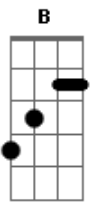

My Chemical Romance - Helena

Tom: E

(na parte do trêmulo - são notas e não acordes)

Guitarra 2 E Db Eb B Db Eb E Db B Db Eb

Guitarra 1 Db E B Ab A Ab A Db B

(trêmulo)

Long ago
Just like the hearse you died to get in again,
We are so far from you.

(Trêmulo no final)
Guitarra 1 Db E B Ab A

Acordes

© ukulele-chords.com

© ukulele-chords.com

© ukulele-chords.com

© ukulele-chords.com

© ukulele-chords.com

© ukulele-chords.com