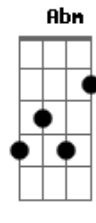

© ukulele-chords.com