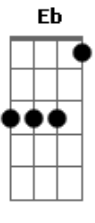

My Chemical Romance - Helena

Tom: E

(na parte do trêmulo - são notas e não acordes)

Guitarra 2 E Db Eb B Db Eb E Db B Db Eb

Guitarra 1 Db E B Ab A Ab A Db B

(trêmulo)

Long ago
Just like the hearse you died to get in again,
We are so far from you.

(Trêmulo no final)
Guitarra 1 Db E B Ab A

Acordes

© ukulele-chords.com

© ukulele-chords.com

© ukulele-chords.com

© ukulele-chords.com

© ukulele-chords.com

© ukulele-chords.com