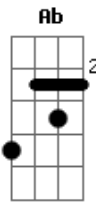

My Chemical Romance - Helena

Tom: E

(na parte do trêmulo - são notas e não acordes)

Guitarra 2 E Db Eb B Db Eb E Db B Db Eb

Guitarra 1 Db E B Ab A Ab A Db B

(trêmulo)

Long ago
Just like the hearse you died to get in again,
We are so far from you.

(Trêmulo no final)
Guitarra 1 Db E B Ab A

Acordes

© ukulele-chords.com

© ukulele-chords.com

© ukulele-chords.com

© ukulele-chords.com

© ukulele-chords.com

© ukulele-chords.com