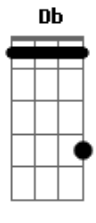

© ukulele-chords.com