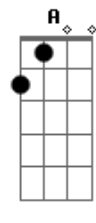

My Chemical Romance - Helena

Tom: E

(na parte do trêmulo - são notas e não acordes)

Guitarra 2 E Db Eb B Db Eb E Db B Db Eb

Guitarra 1 Db E B Ab A Ab A Db B

(trêmulo)

Long ago
Just like the hearse you died to get in again,
We are so far from you.

(Trêmulo no final)
Guitarra 1 Db E B Ab A

Acordes

© ukulele-chords.com

© ukulele-chords.com

© ukulele-chords.com

© ukulele-chords.com

© ukulele-chords.com

© ukulele-chords.com