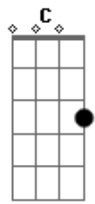

© ukulele-chords.com