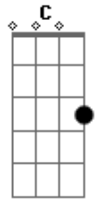

© ukulele-chords.com