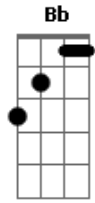

© ukulele-chords.com