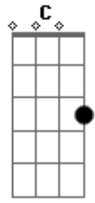

© ukulele-chords.com