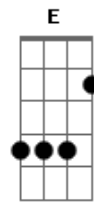

© ukulele-chords.com