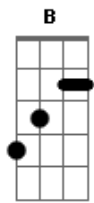

© ukulele-chords.com