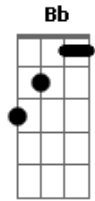

© ukulele-chords.com