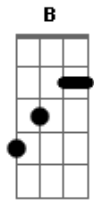

© ukulele-chords.com