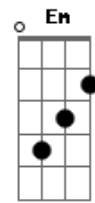

© ukulele-chords.com