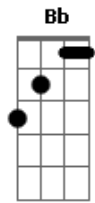

© ukulele-chords.com