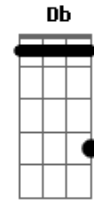

© ukulele-chords.com