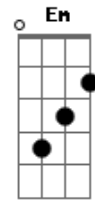

© ukulele-chords.com