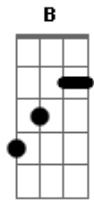

© ukulele-chords.com