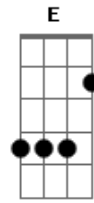

© ukulele-chords.com