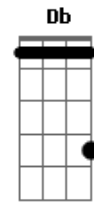

© ukulele-chords.com