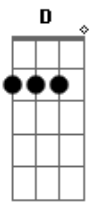

A|---0-----| -----| E|-----| -----| D B G A Woah, Woah, Woah, Woah, Woah, Woah D You're just a sad song with nothing to say Bm About a life long wait for a hospital stay Em And if you think that I'm wrong A This never meant nothing to ya D Oh, at all At all [Final] E|-----|	B|---3---3---3-----| -----| G|---2---2---2---0---0---0---0---0---2---0-----| -----| D|---0-----4---4---4-----| ---4-----| A|-----| -----| E|-----| -----| D E|-----2-----| -----| B|---3---3---3-----| -----| G|---2---2---2---0---0---0---0---2-----| -----| D|-----4---4---4---4-2-0-0-----| -----| A|---0-----| -----| E|-----| -----|

Acordes

© ukulele-chords.com