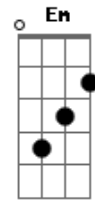

© ukulele-chords.com