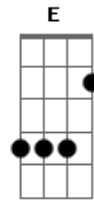

© ukulele-chords.com