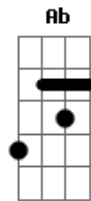

© ukulele-chords.com