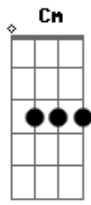

My Chemical Romance - Demolition Lovers

tom:
Cm

The Intro Continues Into The First Verse

[Primeira Parte]

[Riff]
Hand in mine, into your icy blues
[Riff]
And then I'd say to you, "We could take to the highway
[Riff]
With this trunk of ammunition, too"
[Riff]
I'd end my days with you, in a hail of bullets

Bb
I'll See Your Eyes, And In This Pool Of
G
Blood
Cm Bb
I'll Meet Your Eyes, I Mean This Forever
Bb
I'll See Your Eyes, And In This Pool Of
G
Blood

Cm

Bb

I'll meet your eyes, I mean this forever

Acordes

© ukulele-chords.com