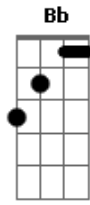

© ukulele-chords.com