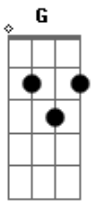

My Chemical Romance - Demolition Lovers

tom:
Cm

The Intro Continues Into The First Verse

[Primeira Parte]

[Riff]
Hand in mine, into your icy blues
[Riff]
And then I'd say to you, "We could take to the highway
[Riff]
With this trunk of ammunition, too"
[Riff]
I'd end my days with you, in a hail of bullets

[Solo]

Cm G Ab
Cm G Ab
Cm G Ab
Cm G Ab
Cm G Ab Cm

[Ponte]

Ab Bb G
As lead rains will pass on through
Cm Bb
Our phantoms forever, forever
Ab Bb G
Like scarecrows that fuel this flame
Cm Bb
We're burning forever and ever
Ab Bb
Know how much I want to show you
G Cm Bb
You're the only one
Ab Bb
Like a bed of roses
G Cm Bb Ab
There's a dozen reasons in this gun

[Final]

Bb G Cm Bb
And as we're falling down, and in this pool
Ab
Of blood
Bb G Cm
And as we're touching hands, and as we're
Bb Ab
Falling down
Bb G Cm
And in this pool of blood, and as we're
Bb Ab
Falling down

Bb
I'll See Your Eyes, And In This Pool Of
G
Blood
Cm Bb
I'll Meet Your Eyes, I Mean This Forever
Bb
I'll See Your Eyes, And In This Pool Of
G
Blood

Cm

Bb

I'll meet your eyes, I mean this forever

Acordes

© ukulele-chords.com