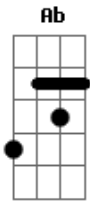

© ukulele-chords.com