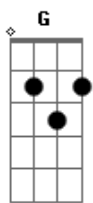

'Cause it'd fall flat

E7

I feel like Chet

Am

But I won't chat

F

No not with you

C

'Cause it'd fall flat

Acordes

© ukulele-chords.com