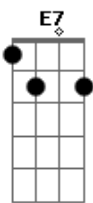

© ukulele-chords.com