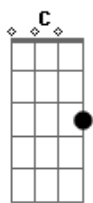

© ukulele-chords.com