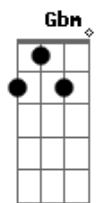

© ukulele-chords.com