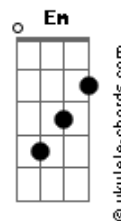

Music Travel Love - Have You Ever Seen The Rain

tom:

Intro: C D G D
Em C D

[Primeira Parte]

G Someone told me long ago There's a calm before the storm
D I know it's been comin' for some time now
G When it's over so they say It'll rain a sunny day
D I know shinin' down like water

[Refrão]

C ?Cause I want to know have you ever seen the rain?
C ?Cause I want to know have you ever seen the rain?
C Comin' down on a sunny day?

[Segunda Parte]

G Yesterday and days before sun is cold and rain is hard
D

Acordes

I know it's been that way for all my time
G Said forever, on it goes Through the circle, fast and slow
D I know it can't stop, I wonder Oh Yeah

[Refrão]

C ?Cause I want to know have you ever seen the rain?
C ?Cause I want to know have you ever seen the rain?
C Comin' down on a sunny day?

C D G
Oh-oh

[Refrão]

C ?Cause I want to know have you ever seen the rain?
C ?Cause I want to know have you ever seen the rain?
C Comin' down on a sunny day?
C Comin' down on a sunny day?

(C D G G Em)