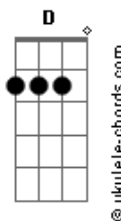

Music Travel Love - Have You Ever Seen The Rain

tom:

Intro: C D G D
Em C D

[Primeira Parte]

G Someone told me long ago There's a calm before the storm
D I know it's been comin' for some time now
G When it's over so they say It'll rain a sunny day
D I know shinin' down like water

[Refrão]

C ?Cause I want to know have you ever seen the rain?
C ?Cause I want to know have you ever seen the rain?
C Comin' down on a sunny day?

[Segunda Parte]

G Yesterday and days before sun is cold and rain is hard
D

Acordes

I know it's been that way for all my time
G Said forever, on it goes Through the circle, fast and slow
D I know it can't stop, I wonder Oh Yeah

[Refrão]

C ?Cause I want to know have you ever seen the rain?
C ?Cause I want to know have you ever seen the rain?
C Comin' down on a sunny day?

C D G
Oh-oh

[Refrão]

C ?Cause I want to know have you ever seen the rain?
C ?Cause I want to know have you ever seen the rain?
C Comin' down on a sunny day?
C Comin' down on a sunny day?

(C D G G Em)