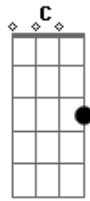

Muse - Unintended

Tom: G

(intro) E

E Am D7
you could be my unintended choice

G
to live my life extended
C B7 E
you could be the one i'll always love

E Am D7 G
you could be the one who listens to my deepest inquisitions
C B7 E
you could be the one i'll always love

E Am
i'll be there as soon as i can
D7
but i'm busy
G
mending broken
C B7 E
pieces of the life i had before

E Am

first there was the one who challenged
D7 G
all my dreams and all my balance
C B7 E
she could never be as good as you

E Am D7
you could be my unintended choice
G
to live my life extended
C B7 E
you should be the one i'll always love

E Am
i'll be there as soon as i can
D7
but i'm busy
G
mending broken
C B7 E
pieces of the life i had before

(repeat)

E Am (Am Am Am E)
before you

Acordes

© ukulele-chords.com

© ukulele-chords.com

© ukulele-chords.com

© ukulele-chords.com

© ukulele-chords.com