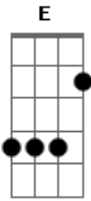

Muse - Unintended

Tom: G

(intro) E

E Am D7
you could be my unintended choice

G
to live my life extended
C B7 E
you could be the one i'll always love

E Am D7 G
you could be the one who listens to my deepest inquisitions
C B7 E
you could be the one i'll always love

E Am
i'll be there as soon as i can
D7
but i'm busy
G
mending broken
C B7 E
pieces of the life i had before

E Am

first there was the one who challenged
D7 G
all my dreams and all my balance
C B7 E
she could never be as good as you

E Am D7
you could be my unintended choice
G
to live my life extended
C B7 E
you should be the one i'll always love

E Am
i'll be there as soon as i can
D7
but i'm busy
G
mending broken
C B7 E
pieces of the life i had before

(repeat)

E Am (Am Am Am E)
before you

Acordes

© ukulele-chords.com

© ukulele-chords.com

© ukulele-chords.com

© ukulele-chords.com

© ukulele-chords.com

© ukulele-chords.com