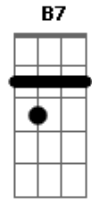

Muse - Unintended

Tom: G

(intro) E

E Am D7
you could be my unintended choice

G
to live my life extended
C B7 E
you could be the one i'll always love

E Am D7 G
you could be the one who listens to my deepest inquisitions
C B7 E
you could be the one i'll always love

E Am D7
you could be my unintended choice
G
to live my life extended
C B7 E
you should be the one i'll always love

E Am
i'll be there as soon as i can
D7
but i'm busy
G
mending broken
C B7 E
pieces of the life i had before

(repeat)

E Am (Am Am Am E)
before you

Acordes

© ukulele-chords.com

© ukulele-chords.com

© ukulele-chords.com

© ukulele-chords.com

© ukulele-chords.com