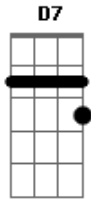

Muse - Unintended

Tom: G

(intro) E

E Am D7
you could be my unintended choice

G
to live my life extended
C B7 E
you could be the one i'll always love

E Am D7 G
you could be the one who listens to my deepest inquisitions
C B7 E
you could be the one i'll always love

E Am D7
you could be my unintended choice
G
to live my life extended
C B7 E
you should be the one i'll always love

E Am
i'll be there as soon as i can
D7
but i'm busy
G
mending broken
C B7 E
pieces of the life i had before

(repeat)

E Am (Am Am Am E)
before you

Acordes

© ukulele-chords.com

© ukulele-chords.com

© ukulele-chords.com

© ukulele-chords.com

© ukulele-chords.com