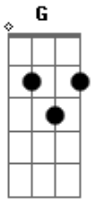

Muse - Unintended

Tom: G

(intro) E

E Am D7
you could be my unintended choice

G
to live my life extended
C B7 E
you could be the one i'll always love

E Am D7 G
you could be the one who listens to my deepest inquisitions
C B7 E
you could be the one i'll always love

E Am
i'll be there as soon as i can
D7
but i'm busy
G
mending broken
C B7 E
pieces of the life i had before

E Am

first there was the one who challenged
D7 G
all my dreams and all my balance
C B7 E
she could never be as good as you

E Am D7
you could be my unintended choice
G
to live my life extended
C B7 E
you should be the one i'll always love

E Am
i'll be there as soon as i can
D7
but i'm busy
G
mending broken
C B7 E
pieces of the life i had before

(repeat)

E Am (Am Am Am E)
before you

Acordes

© ukulele-chords.com