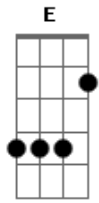

Muse - Supermassive Black Hole

Intro: **E G E** **G E G E G E** 3x
E G E **G E G E A G**
E E G E E G E E **E E G E E A A G** 3x
E E G E A A G

E E G E E G E E **E E G E E A A G** 3x
E E G E A A G
Oh baby don't you know I suffer, oh baby can't you hear me
moan
You caught me under false pretences, how long before you let
me go
I thought I was a fool for no one but oh baby I'm a fool for
you
You are the queen of the superficial but how long before you
tell the truth

Dm Am E Am
Oh you set my soul alight
Dm Am E Am A7
Oh you set my soul alight
Dm Am E Am A7
Glaciers melting in the dead of night and the superstars
sucked into the supermassive
Dm Am E
Glaciers melting in the dead of night and the superstars
sucked into the supermassive
A A G A G A **E**
Supermassive black hole
E G E **G E G E G E**
Supermassive black hole

Acordes

© ukulele-chords.com