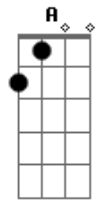

Muse - Supermassive Black Hole

Intro: **E G E G G E G E** 3x
E G E G E A G
E E G E E G E E E E G E A A G 3x
E E G E A A G

E E G E E G E E E E G E E A A G 3x
E E G E A A G
Oh baby don't you know I suffer, oh baby can't you hear me
moan
You caught me under false pretences, how long before you let
me go
I thought I was a fool for no one but oh baby I'm a fool for
you
You are the queen of the superficial but how long before you
tell the truth

Dm Am E Am
Oh you set my soul alight
Dm Am E Am A7
Oh you set my soul alight
Dm Am E Am A7
Glaciers melting in the dead of night and the superstars
sucked into the supermassive
Dm Am E
Glaciers melting in the dead of night and the superstars
sucked into the supermassive
A A G A G A E
Supermassive black hole
E G E G E G E G E
Supermassive black hole

Acordes

© ukulele-chords.com

© ukulele-chords.com

© ukulele-chords.com

© ukulele-chords.com

© ukulele-chords.com

© ukulele-chords.com