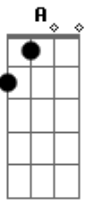

© ukulele-chords.com