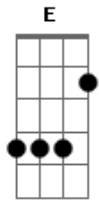

Muse - Supermassive Black Hole

Intro: **E G E G G E G E** 3x
E G E G G E A G
E E G E E G E E E E G A A G 3x
E E G E A A G

E E G E E G E E E E G E E A A G 3x
E E G E A A G
Oh baby don't you know I suffer, oh baby can't you hear me
moan
You caught me under false pretences, how long before you let
me go
I thought I was a fool for no one but oh baby I'm a fool for
you
You are the queen of the superficial but how long before you
tell the truth

Dm Am E Am
Oh you set my soul alight
Dm Am E Am A7
Oh you set my soul alight
Dm Am E Am A7
Glaciers melting in the dead of night and the superstars
sucked into the supermassive
Dm Am E
Glaciers melting in the dead of night and the superstars
sucked into the supermassive
A A G A G A E
Supermassive black hole
E G E G G E G E
Supermassive black hole

Acordes

© ukulele-chords.com