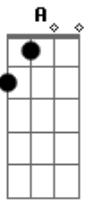

© ukulele-chords.com