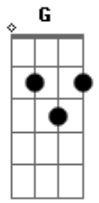

© ukulele-chords.com