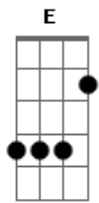

Muse - Supermassive Black Hole

Intro: E G E G G E G E 3x
E G E G G E A G
E E G E E G E E E E G E A A G 3x
E E G E A A G

E E G E E G E E E E G E E A A G 3x
E E G E A A G
Oh baby don't you know I suffer, oh baby can't you hear me
moan
You caught me under false pretences, how long before you let
me go
I thought I was a fool for no one but oh baby I'm a fool for
you
You are the queen of the superficial but how long before you
tell the truth

Dm Am E Am
Oh you set my soul alight
Dm Am E Am A7
Oh you set my soul alight
Dm Am E Am A7
Glaciers melting in the dead of night and the superstars
sucked into the supermassive
Dm Am E
Glaciers melting in the dead of night and the superstars
sucked into the supermassive
A A G A G A E
Supermassive black hole
E G E G G E G E
Supermassive black hole

Acordes

© ukulele-chords.com