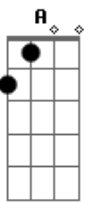

© ukulele-chords.com