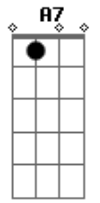

© ukulele-chords.com