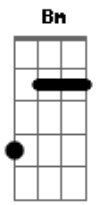

© ukulele-chords.com