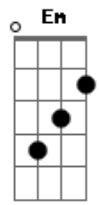

© ukulele-chords.com