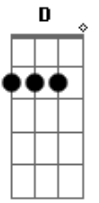

© ukulele-chords.com