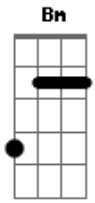

Muse - Soldier's Poem

Tom: D

D A7 G Gm
Throw it all away
D Gb
Lets lose ourselves
Bm Em
Cause theres no one left for us
Em B Em
to blame its a shame we're all dying
A A A7
And do you think you deserve your freedom
D A7 G Gm D Gb
How could you send us all far away from home

Bm Em
When you know damn well that this is all
B Em
I would still lay down my life for you
A A A7
And do you think you deserve your freedom
D Bm D A Bm
No I dont thiiiiink you do
G Gm D Gb
Theres no justice in the world
G A
Theres no justice in the world
D
And there never was

Acordes

© ukulele-chords.com

© ukulele-chords.com

© ukulele-chords.com

© ukulele-chords.com

© ukulele-chords.com

© ukulele-chords.com

© ukulele-chords.com

© ukulele-chords.com

© ukulele-chords.com