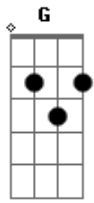

© ukulele-chords.com