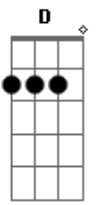

© ukulele-chords.com