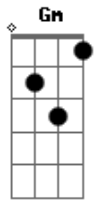

© ukulele-chords.com