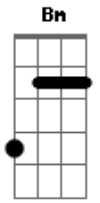

© ukulele-chords.com