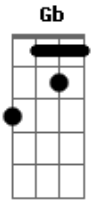

© ukulele-chords.com

© ukulele-chords.com