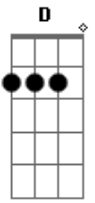

© ukulele-chords.com