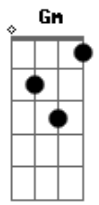

© ukulele-chords.com