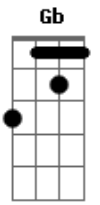

© ukulele-chords.com