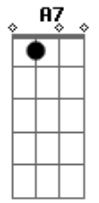

© ukulele-chords.com