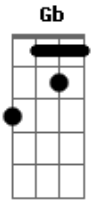

© ukulele-chords.com