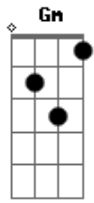

Muse - Soldier's Poem

Tom: D

D A7 G Gm
Throw it all away
D Gb
Lets lose ourselves
Bm Em
Cause theres no one left for us
Em B Em
to blame its a shame we're all dying
A A7
And do you think you deserve your freedom
D A7 G Gm D Gb
How could you send us all far away from home

Bm Em
When you know damn well that this is all
B Em
I would still lay down my life for you
A A7
And do you think you deserve your freedom
D Bm D A Bm
No I dont thiiiiink you do
G Gm D Gb
Theres no justice in the world
G A
Theres no justice in the world
D
And there never was

Acordes

© ukulele-chords.com

© ukulele-chords.com

© ukulele-chords.com

© ukulele-chords.com

© ukulele-chords.com

© ukulele-chords.com

© ukulele-chords.com

© ukulele-chords.com

© ukulele-chords.com