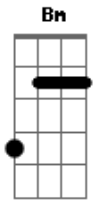

Muse - Soldier's Poem

Tom: D

D A7 G Gm
Throw it all away
D Gb
Lets lose ourselves
Bm Em
Cause theres no one left for us
Em B Em
to blame its a shame we're all dying
A A7
And do you think you deserve your freedom
D A7 G Gm D Gb
How could you send us all far away from home

Bm Em
When you know damn well that this is all
B Em
I would still lay down my life for you
A A7
And do you think you deserve your freedom
D Bm D A Bm
No I dont thiiiiink you do
G Gm D Gb
Theres no justice in the world
G A
Theres no justice in the world
D
And there never was

Acordes

© ukulele-chords.com

© ukulele-chords.com

© ukulele-chords.com

© ukulele-chords.com

© ukulele-chords.com

© ukulele-chords.com

© ukulele-chords.com

© ukulele-chords.com

© ukulele-chords.com