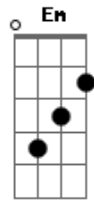

© ukulele-chords.com

© ukulele-chords.com