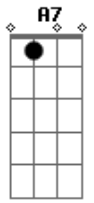

© ukulele-chords.com