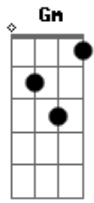

Muse - Soldier's Poem

Tom: D

D A7 G Gm
Throw it all away
D Gb
Lets lose ourselves
Bm Em
Cause theres no one left for us
Em B Em
to blame its a shame we're all dying
A A A7
And do you think you deserve your freedom
D A7 G Gm D Gb
How could you send us all far away from home

Bm Em
When you know damn well that this is all
B Em
I would still lay down my life for you
A A A7
And do you think you deserve your freedom
D Bm D A Bm
No I dont thiiiiink you do
G Gm D Gb
Theres no justice in the world
G A
Theres no justice in the world
D
And there never was

Acordes

© ukulele-chords.com

© ukulele-chords.com

© ukulele-chords.com

© ukulele-chords.com

© ukulele-chords.com

© ukulele-chords.com

© ukulele-chords.com

© ukulele-chords.com

© ukulele-chords.com