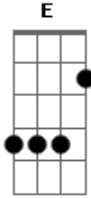

Muse - Shrinking Universe

Tom: C

Am Dm E Am

Cast your eye tears on to me and I'll show you what you really need

Give too much attention and I'll reflect your imperfections

Purposeless survival now there's nothing left to die for
So don't struggle to recognize another coldly heart-felt suicide

Can't you see it's over because you're the god of a shrinking universe

Acordes

© ukulele-chords.com

© ukulele-chords.com

© ukulele-chords.com

© ukulele-chords.com

© ukulele-chords.com