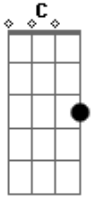

Muse - Shrinking Universe

Tom: C

Am Dm E Am

Cast your eye tears on to me and I'll show you what you really need

Give too much attention and I'll reflect your imperfections

Purposeless survival now there's nothing left to die for
So don't struggle to recognize another coldly heart-felt suicide

A7 Dm Am Dm E

Can't you see it's over because you're the god of a shrinking universe

Acordes

© ukulele-chords.com