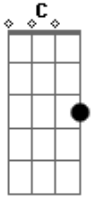

Muse - Shrinking Universe

Tom: C

Am Dm E Am

Cast your eye tears on to me and I'll show you what you really need

Give too much attention and I'll reflect your imperfections

Purposeless survival now there's nothing left to die for
So don't struggle to recognize another coldly heart-felt suicide

A7 Dm Am Dm E

Can't you see it's over because you're the god of a shrinking universe

Acordes

© ukulele-chords.com

© ukulele-chords.com

© ukulele-chords.com

© ukulele-chords.com

© ukulele-chords.com