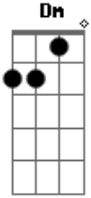

A7 Dm Am Dm E

Can't you see it's over because you're the god of a shrinking universe

Acordes

© ukulele-chords.com

© ukulele-chords.com

© ukulele-chords.com

© ukulele-chords.com

© ukulele-chords.com