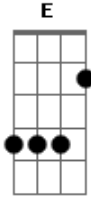

Muse - Shrinking Universe

Tom: C

Am Dm E Am

Cast your eye tears on to me and I'll show you what you really need

Give too much attention and I'll reflect your imperfections

Purposeless survival now there's nothing left to die for
So don't struggle to recognize another coldly heart-felt suicide

A7 Dm Am Dm E

Can't you see it's over because you're the god of a shrinking universe

Acordes

© ukulele-chords.com

© ukulele-chords.com

© ukulele-chords.com

© ukulele-chords.com

© ukulele-chords.com