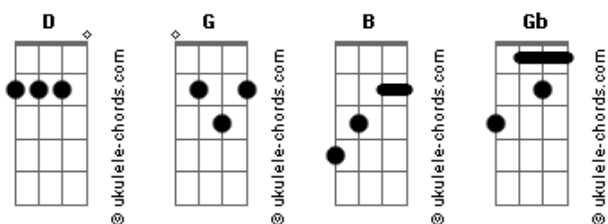

Muse - Plug In Baby

Tom: D
Intro:

Parte 1:
I've exposed your lies, baby
The underneath is no big surprise

Now it's time for changing / And cleansing
everything

To forget your love

Ponte:

P.M

Refrão:

G B
My plug in baby
Gb G
Crucifies my enemies
When I'm tired of giving B Gb
G B
My plug in baby
Gb G
In unbroken virgin realities
Is tired of living D

Wooo...

Riff:

Parte 2:

Acordes

Don't confuse
Baby you're gonna lose