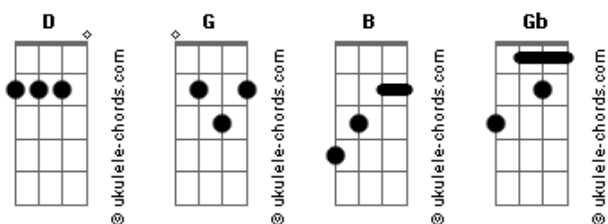

# Muse - Plug In Baby

Tom: D  
Intro:

Parte 1:  
I've exposed your lies, baby  
The underneath is no big surprise

Now it's time for changing / And cleansing  
everything

To forget your love

Ponte:

P.M . . . . .

Refrão:

G B  
My plug in baby  
Gb G  
Crucifies my enemies  
When I'm tired of giving B Gb  
G B  
My plug in baby  
In unbroken virgin realities G  
Is tired of living D

Wooo...

Riff:

Parte 2:

## Acordes

Don't confuse  
Baby you're gonna lose

Your own game / Change me / Replace  
the envying

To forget your love

Ponte:

P.M . . . . .

Refrão:

G B  
My plug in baby  
Gb G  
Crucifies my enemies  
When I'm tired of giving B Gb  
G B  
My plug in baby  
In unbroken virgin realities G  
Is tired of living D