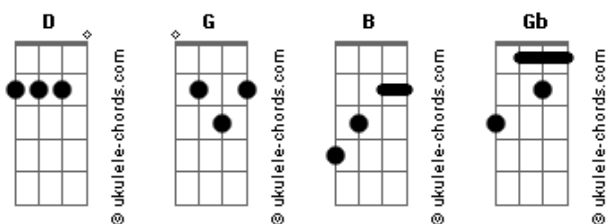

Muse - Plug In Baby

Tom: **D**
Intro:

Parte 1:
I've exposed your lies, baby
The underneath is no big surprise

Now it's time for changing / And cleansing
everything

To forget your love

Ponte:

P.M . . . . .

Refrão:

G My plug in baby
Gb **G**
Crucifies my enemies
When I'm tired of giving **B** **Gb**
G My plug in baby **B**
Gb **G**
In unbroken virgin realities
Is tired of living **D**

Wooo...

Riff:

Parte 2:

Acordes

Don't confuse
Baby you're gonna lose

Your own game / Change me / Replace
the envying

To forget your love

Ponte:

P.M . . . . .

Refrão:

G My plug in baby **B**
Gb **G**
Crucifies my enemies **B** **Gb**
When I'm tired of giving **B**
G My plug in baby **B**
Gb **G**
In unbroken virgin realities
Is tired of living **D**

Wooo...

Riff Estrofe (cantados juntos):

Wooo... And I've seen your loving

But mi-
-ne is gone / And I've been in trouble

Woooo....

Riff final: