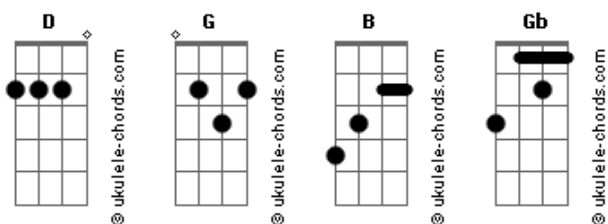

Muse - Plug In Baby

Tom: **D**
Intro:

Parte 1:
I've exposed your lies, baby
The underneath is no big surprise

Now it's time for changing / And cleansing
everything

To forget your love

Ponte:

P.M

Refrão:

G My plug in baby
Gb **G**
Crucifies my enemies
When I'm tired of giving **B** **Gb**
G My plug in baby **B**
Gb **G**
In unbroken virgin realities
Is tired of living **D**

Wooo...

Riff:

Parte 2:

Acordes

Don't confuse
Baby you're gonna lose