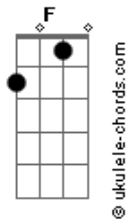

Muse - Fury

Standard Tuning 5 String

Amazing tune. One of their best I reckon.
If you've not got it yet, download it now...seriously!

h = hammer on
p = pull off
r = let ring

RIFF 1

```
G|-----|
D|-----|
A|-----|
E|-5\-----0--3-4-5\-----0-----|
B|--1-3-4-----1-3-4-----|
```

LEADS INTO

Chorus 1ST Play

```
G|-----|
D|-----|
A|-----3r-----3r-----|
E|-----5r-----5r-----|
B|-3r-----1r-----1r-----|
```

```
G|-----|
D|-----|
A|-----3-----3-----7-----7---|
E|-----1r-----1r-----5-----5---|
B|-1r-----1-----5-----5-----|
```

Chorus 2nd Play

```
G|-----|
D|-----|
A|-----5-----3h7p3-----5-----3h5r---|
E|-----3h5-----5-----3h5-----|
B|-3-----3-----|
```

```
G|-----|
D|-----3-----1h3p1-----3-----1h3r---|
```

Acordes

```
A|-----1h3-----3-----1h3-----|
E|-1-----1-----|
B|-----|
```

```
G|-----|
D|-----|
A|-----3-----1h3p1-----3-----1h3r---|
E|-----1h3-----3-----1h3-----|
B|-1-----1-----|
```

```
G|-----|
D|-----|
A|-----7-----5h7p5-----7-----5h7r---|
E|-----5h7-----7-----5h7-----|
B|-5-----5-----|
```

Riff 2

```
G|-----|
D|-----|
A|-----|
E|-12\3-6-7-0---12\3-6-7-10-12-|
B|-----|
```

Last time you play Riff 2 it goes

```
G|-----|
D|-----|
A|-----|
E|-12\3-6-7-0---12\3-6-7-0-|
B|-----|
```

Riff 1
Chorus 1
Chorus 2
Riff 1
Chorus 1
Chorus 2
Riff 2
Riff 1
Chorus 1
Chorus 2
Riff 2