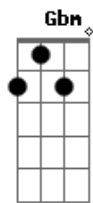

© ukulele-chords.com