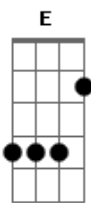

© ukulele-chords.com