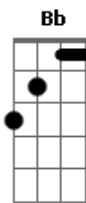

© ukulele-chords.com