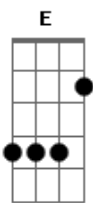

© ukulele-chords.com