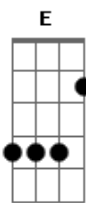

© ukulele-chords.com