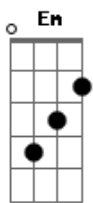

© ukulele-chords.com