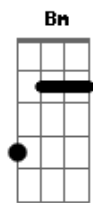

© ukulele-chords.com