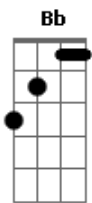

© ukulele-chords.com