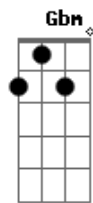

© ukulele-chords.com