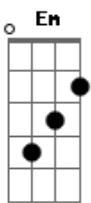

© ukulele-chords.com