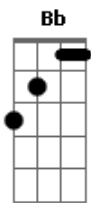

© ukulele-chords.com