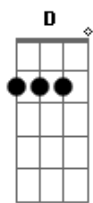

© ukulele-chords.com