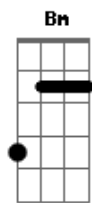

© ukulele-chords.com