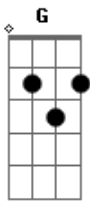

Muse - Eternally Missed

Tom: C

Dm Am
Chase your dreams away
Dm Am
Glass needles in the hay
Dm Am
The sun forgives the clouds
Dm Am
You are my holy shroud
Dm Am
I just don't care if it's real
Dm Am
that won't change how it feels
Dm Am
I just don't care if it's real
Dm Am
that won't change how it feels

G C
No it doesn't change
C G
And you can't resist
Em F
Making me feel eternally missed
Dm
And you can't resist
G
And you can't resist
Am Dm Am
Making me feel

Dm Am
Chase your dreams away
Dm Am
Glass needles in the hay
Dm Am
The sun forgives the clouds
Dm Am
You are my holy shroud
Dm Am
And I just don't care if it's real
Dm Am
that won't change how it feels
Dm Am

I just don't care if it's real
Dm Am
that won't change how it feels

G C
No it doesn't change
C G
And you can't resist
Em F
Making me feel eternally missed
Dm
You can't resist
G
You can't resist
Am Dm Am Dm...
Making me feel

(Guitar solo) Am Dm Am Dm G C

C G
You can't resist
Em F
Making me feel eternally missed
Dm
You can't resist
G
You can't resist
C
Making me feel
G
And you can't resist
Em F
Making me feel eternally missed
Dm
And you can't resist
G
And you can't resist
Am
Making me feel

(Distorted whisper) Am Dm Am Dm...
Chase your dreams away
There's needle's in the hay
The sun forgives the clouds
You are my holy shroud

Acordes

© ukulele-chords.com

© ukulele-chords.com

© ukulele-chords.com

© ukulele-chords.com

© ukulele-chords.com

© ukulele-chords.com