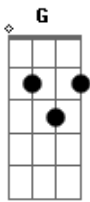

(Guitar solo) Am Dm Am Dm G C

C G
 You can't resist
 Em F
 Making me feel eternally missed
 Dm
 You can't resist
 G
 You can't resist
 C
 Making me feel
 G
 And you can't resist
 Em F
 Making me feel eternally missed
 Dm
 And you can't resist
 G
 And you can't resist
 Am
 Making me feel

(Distorted whisper) Am Dm Am Dm...
 Chase your dreams away
 There's needle's in the hay
 The sun forgives the clouds
 You are my holy shroud

Acordes

© ukulele-chords.com

© ukulele-chords.com

© ukulele-chords.com