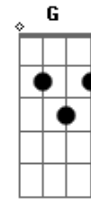

© ukulele-chords.com