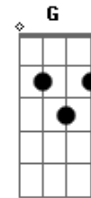

© ukulele-chords.com