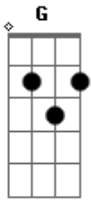

Guitarra 1

REPETIR CHORUS

REPETIR CHORUS

FIM

Verso 1

Stay away from me
Build a fortress
And shield your beliefs
Touch the divine
As we fall in line

Verso 2

Can I believe
When I don't trust
All your theories
Turn to dust
I choose to hide
From the All Seeing Eye

Chorus

Destroy this city of delusion
And break these walls down
And I will avenge
And justify my reasons
With your blood

Verso 3

You will not rest
Or settle for less
Until you guzzle
And squander what's left
Do not deny
That you live and let die

/ slide up
\ slide down
h hammer-on
p pull-off
~ vibrato
| harmonic

| x Mute note
| b Bend

| r Release

Acordes

© ukulele-chords.com

© ukulele-chords.com

© ukulele-chords.com