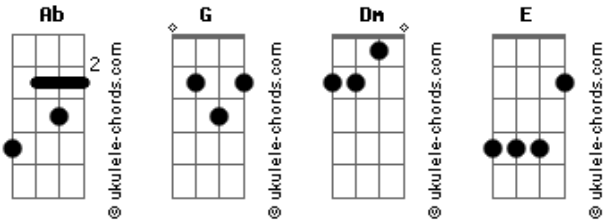

# Muse - Cave Acoustic

Tom: **Ab**

(com acordes na forma de  
Capostrate na 1ª casa  
under media downloads and acoustics.  
any problems or whatever, email me on  
thanks

Key = **Dm**

CAPO FIRST FRET

Intro: / VERSE

guitar 1:

d d u d d

guitar 2: (comes in half way through intro)

Then,

Guitar 1:

## Acordes

**G** )

nothing to  
review...

CHORUS

Come in my  
Cave...

BRIDGE

Guitar 1:

Guitar 2: (joins after repeats)