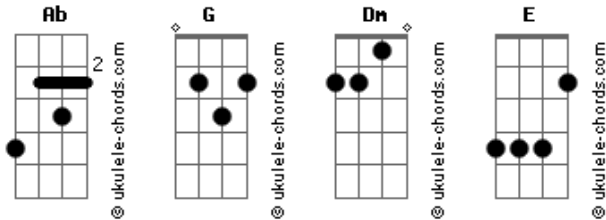

Muse - Cave Acoustic

Tom: **Ab**

(com acordes na forma de **G**)
Capostrate na 1ª casa
under media downloads and acoustics.
any problems or whatever, email me on
thanks

Key = **Dm**

CAPO FIRST FRET
Intro: / VERSE

guitar 1:

d d u d d

guitar 2: (comes in half way through intro)

Then,
Guitar 1:

Acordes

nothing to
review...

CHORUS

Come in my
Cave...

BRIDGE

Guitar 1:

Guitar 2: (joins after repeats)

you can work out the strumming pattern but just in case heres
how many times you hit
them (talking sraightforward beats, not with the pattern.)
x16 x16 x8 x4 x2