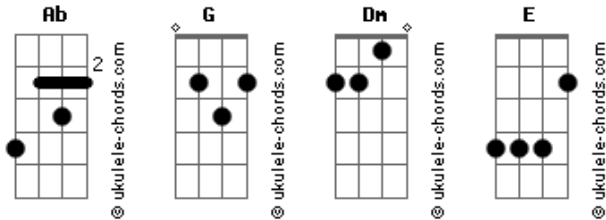

# Muse - Cave Acoustic

Tom: **Ab**

(com acordes na forma de **G**)  
 Capotraste na 1ª casa  
 under media downloads and acoustics.  
 any problems or whatever, email me on  
 thanks

Key = **Dm**

CAPO FIRST FRET  
 Intro: / VERSE

guitar 1:

d d u d d

guitar 2: (comes in half way through intro)

Then,  
 Guitar 1:

### BRIDGE

Guitar 1:

Guitar 2: (joins after repeats)

you can work out the strumming pattern but just in case heres  
 how many times you hit  
 them (talking sraightforward beats, not with the pattern.)  
 x16 x16 x8 x4 x2