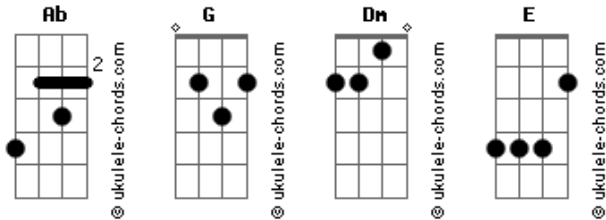

Muse - Cave Acoustic

Tom: **Ab**

(com acordes na forma de **G**)
 Capotraste na 1ª casa
 under media downloads and acoustics.
 any problems or whatever, email me on
 thanks

Key = **Dm**

CAPO FIRST FRET
 Intro: / VERSE

guitar 1:

d d u d d

guitar 2: (comes in half way through intro)

Then,
 Guitar 1:

Acordes

nothing to
 review...

CHORUS

Come in my
 Cave...

BRIDGE

Guitar 1:

Guitar 2: (joins after repeats)

you can work out the strumming pattern but just in case heres
 how many times you hit
 them (talking sraightforward beats, not with the pattern.)
 x16 x16 x8 x4 x2