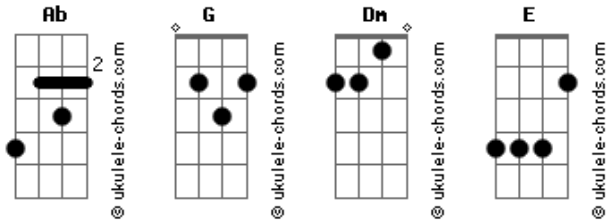

Muse - Cave Acoustic

Tom: **Ab**

(com acordes na forma de
Capostrate na 1ª casa
under media downloads and acoustics.
any problems or whatever, email me on
thanks

Key = **Dm**

CAPO FIRST FRET

Intro: / VERSE

guitar 1:

d d u d d

guitar 2: (comes in half way through intro)

Then,
Guitar 1:

Acordes

G)

nothing to
review...

CHORUS

Come in my
Cave...

BRIDGE

Guitar 1:

Guitar 2: (joins after repeats)

you can work out the strumming pattern but just in case heres
how many times you hit
them (talking sraightforward beats, not with the pattern.)
x16 x16 x8 x4 x2