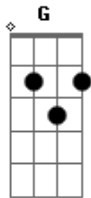

© ukulele-chords.com