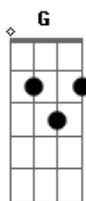

© ukulele-chords.com