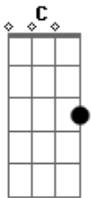

Muse - Can't Take My Eyes Off You

Tom: C

Ok I'll admit that this isn't my tab! I found it just floating about on the web but i hope the tabber doesn't mind me using this. I havn't changed the tab in anyway what you see is what you get this is how I've found it but it works!

Intro:

you're just too good to be true

can't keep my eyes off you

you feel like heaven to touch

i wanna hold you so much

at long lost love has arrived

and i thank god i'm alive

you're just too good to be true can't take my eyes off you

Chorus

I love you

Dm

G

Acordes

© ukulele-chords.com