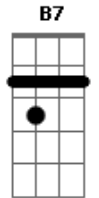

© ukulele-chords.com