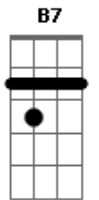

© ukulele-chords.com