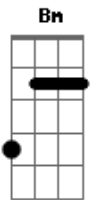

© ukulele-chords.com