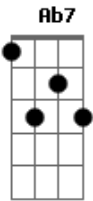

© ukulele-chords.com