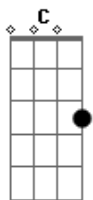

Anne Murray - You Belong To Me

Tom: C

C C Em B7/13-
See the pyramids along the Nile
F Fdim C A7
Watch the sunrise on a tropic isle
F Fm Em Am
Just remember, darling, all the while
Dm Dm G7 G7/13-
You belong to me
C C Em B7/13-
See the marketplace in old Algiers
F Fdim C A7
Send me photographs and souvenirs
F Fm Em Am
Just remember when a dream appears
Dm G C
You belong to me
C C7 F
I'll be so alone without you
Dm Dm G G7/13-

Maybe you'll be lonesome, too, and blue
C C Em B7/13-
Fly the ocean in a silver plane
F Fdim C A7
See the jungle when it's wet with rain
F Fm Em Am
Just remember, till you're home again
Dm G C
You belong to me
C C7 F
I'll be so alone without you
Dm Dm G G7/13-
Maybe you'll be lonesome, too, and blue
C C Em B7/13-
Fly the ocean in a silver plane
F Fdim C Ab7
See the jungle when it's wet with rain
F Fm C Em A7
Just remember, till you're home again
Dm Cdim G Gdim C F Fm C
You belong to me

Acordes

© ukulele-chords.com