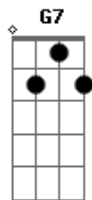

© ukulele-chords.com