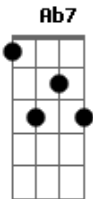

© ukulele-chords.com